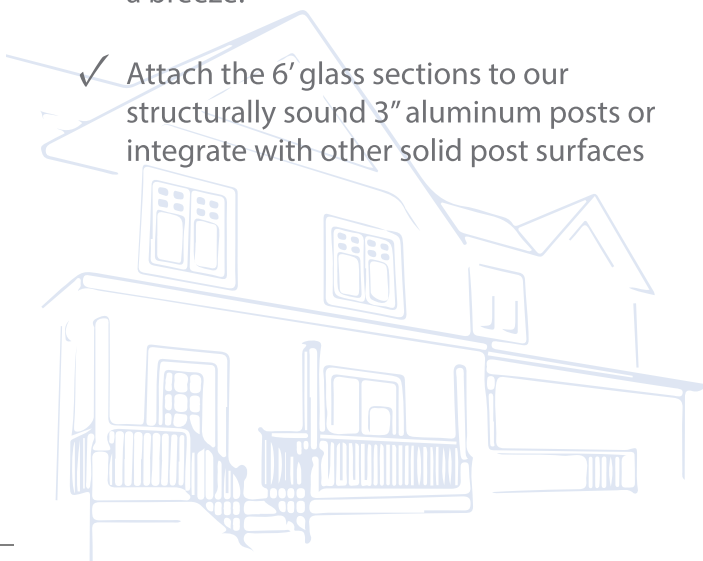

UltraLox™ 6' Glass Picket Strip System

THE CLEAR DIFFERENCE!

- ✓ UltraLox™ Glass Strip railings offer a clear solution to a great view!
- ✓ Our innovative glass strip holders ensure no shifting of glass and make installation a breeze!
- ✓ Attach the 6' glass sections to our structurally sound 3" aluminum posts or integrate with other solid post surfaces