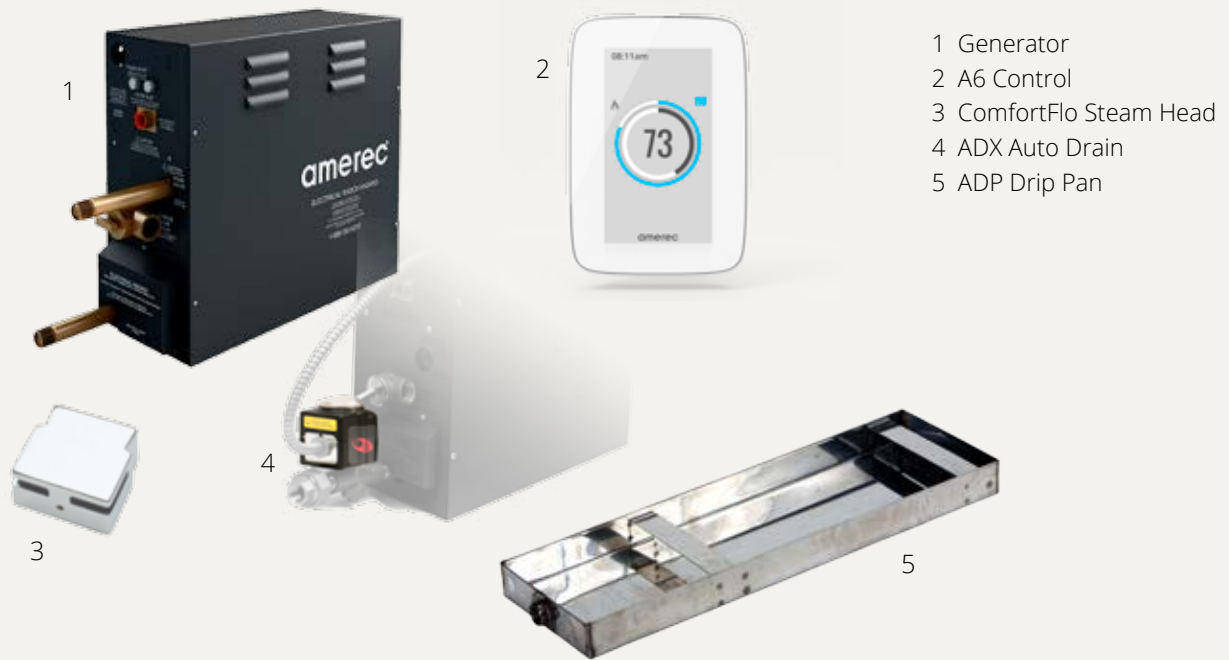

OLYMPIC PACKAGE

CASCADE PACKAGE