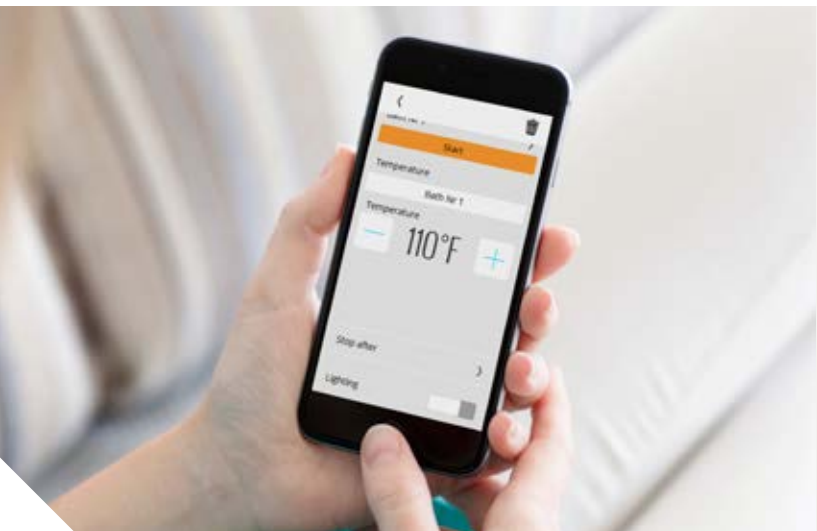

A6 TOUCH CONTROL

Intelligent start

Pre-heats steam bath for you

Calendar programming

Tell your steam bath to work according to your schedule

Energy saving

The stand by mode makes for efficient use of power

Our A3 control panel makes for a simple and convenient solution for complete control of your steam bath. The panel blends discretely and elegantly into the space with its clean lines and refined design. The easy-to-read display provides a full overview of power-on time, temperature and lighting. Program your steam bath for continuous operation or use the option of a pre set time. There is of course also the delayed start function allowing you to set the automatic power on with a delay 1-10 hours.

Relax even before you go into your steam bath or sauna. With our mobile version of the amerecConnect™ app, you can control your home spa from within your home wi-fi network on your Apple and Android devices.

For ease of use and convenience, we have developed the amerecConnect™ functionality for smart phones and tablets. Take total control over your steam bath experience from the palm of your hand. Configure and set it to your individual desires for optimal performance.