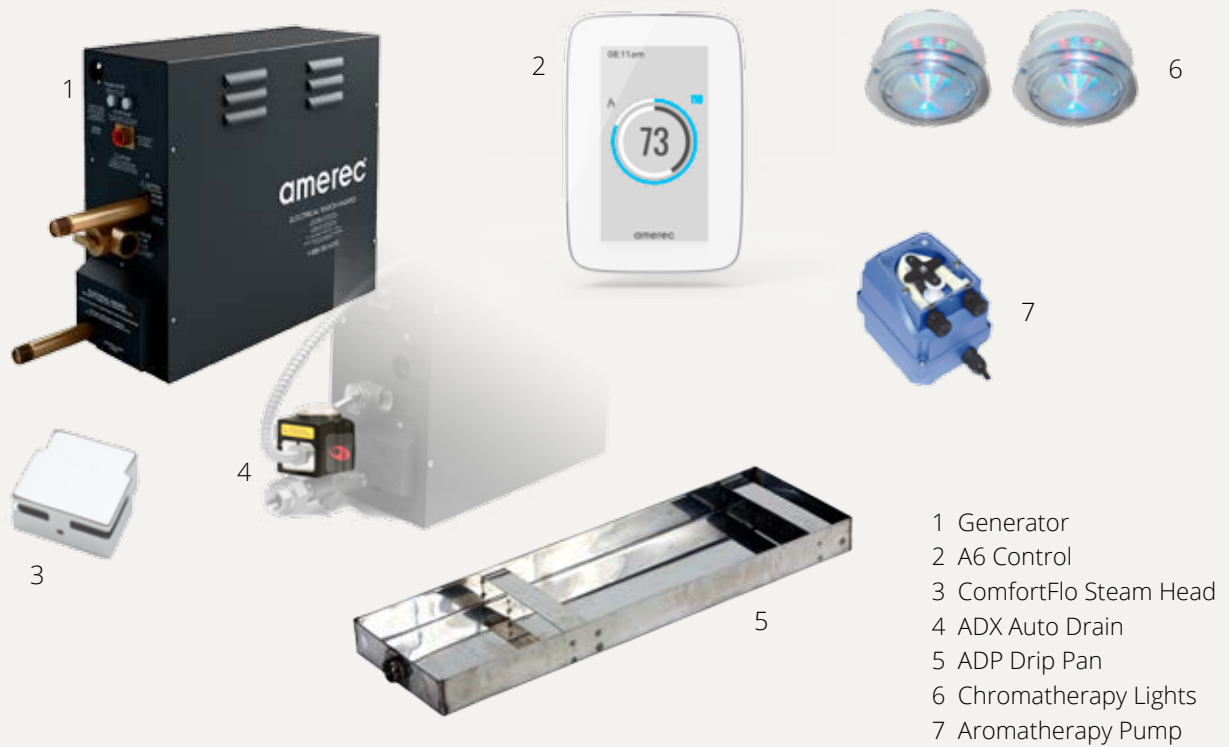

For ease of use and convenience, we have developed the amerecConnect™ functionality for smart phones and tablets. Take total control over your steam bath experience from the palm of your hand. Configure and set it to your individual desires for optimal performance.

BUNDLED STEAM PACKAGES

Taking it easy by making it easy. Leave it to the experts by choosing one of our packages curated from our most popular options.

OLYMPIC PACKAGE

CASCADE PACKAGE

STEAM ACCESSORIES

We all have different criteria for measuring comfort. Amerrec makes it easy to personalize your experience with a range of steam bath accessories that add to your sense of well-being. Whether you prefer the mood-soothing effects of soft color light, the peace of mind of cooled steam outlets or the ultimate convenience of an automatic drainage system, Amerrec has a solution for making your steam bath exactly right for you.