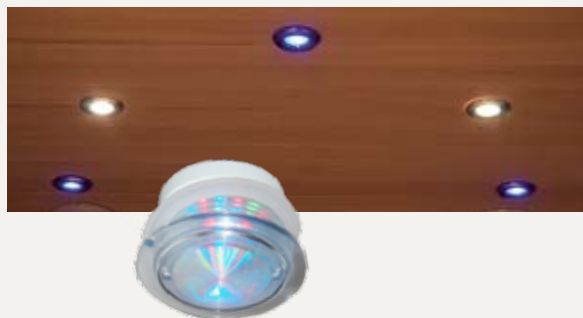

CHROMATHERAPY LIGHTING OPTION

Colors have a documented effect on our moods and using colored light to enhance feelings of inner peace and well-being is now an accepted practice. Enhance the soothing and revitalizing effect of your steam bath with our ceiling-mounted color light therapy kit.