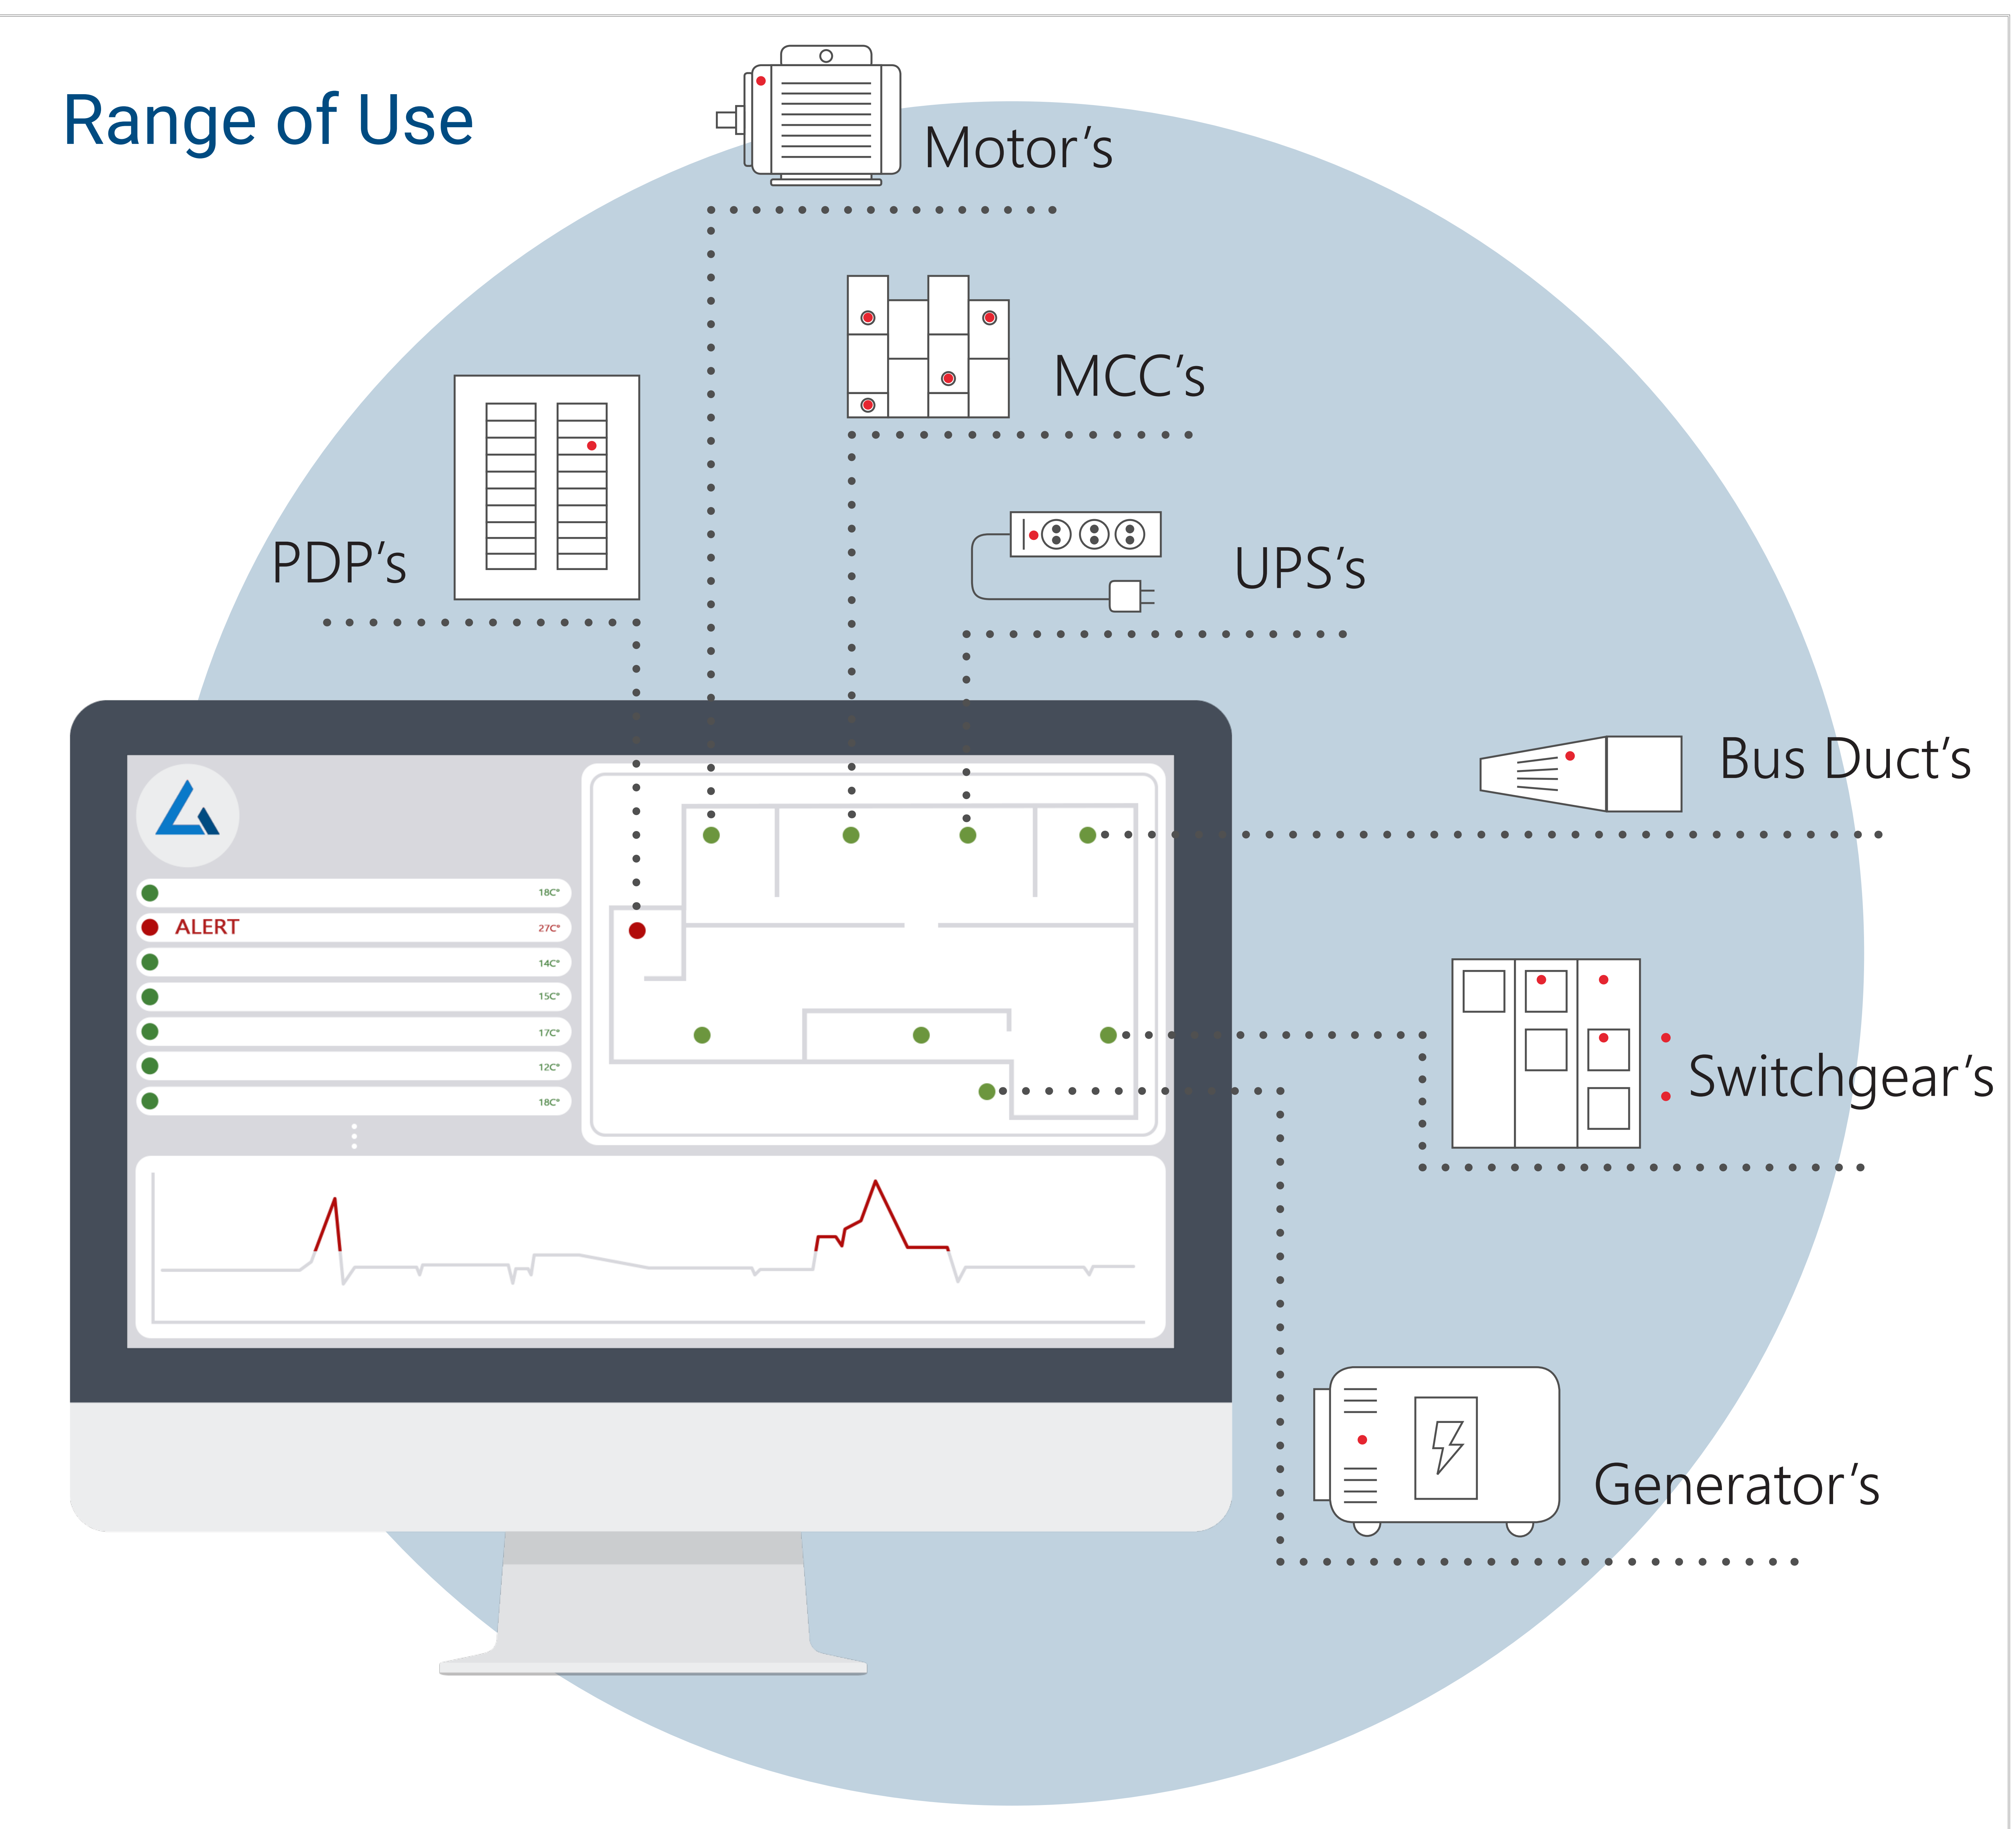

Temperature Monitoring System

Smartphone Notifications

Delta T Alert
For indoor use.

Delta T Alert Env
For outdoor use.

Data Transmission

The Delta T Alert™ sensors are wirelessly networked to the Gateway which is connected to your network. The system monitors the temperature readings from the sensors and the health of the sensors themselves to include their battery level as well as reporting back if a sensor is unresponsive.

Delta T Sensors ON

Key Features

- Battery Operated
- Easy to Install
- Environmentally Sealed - ENV Option
- Wireless Connectivity
- Emergency Alarm Notification
- Tailored Scheduling
- Custom Reporting Option
- Temperature Sensors