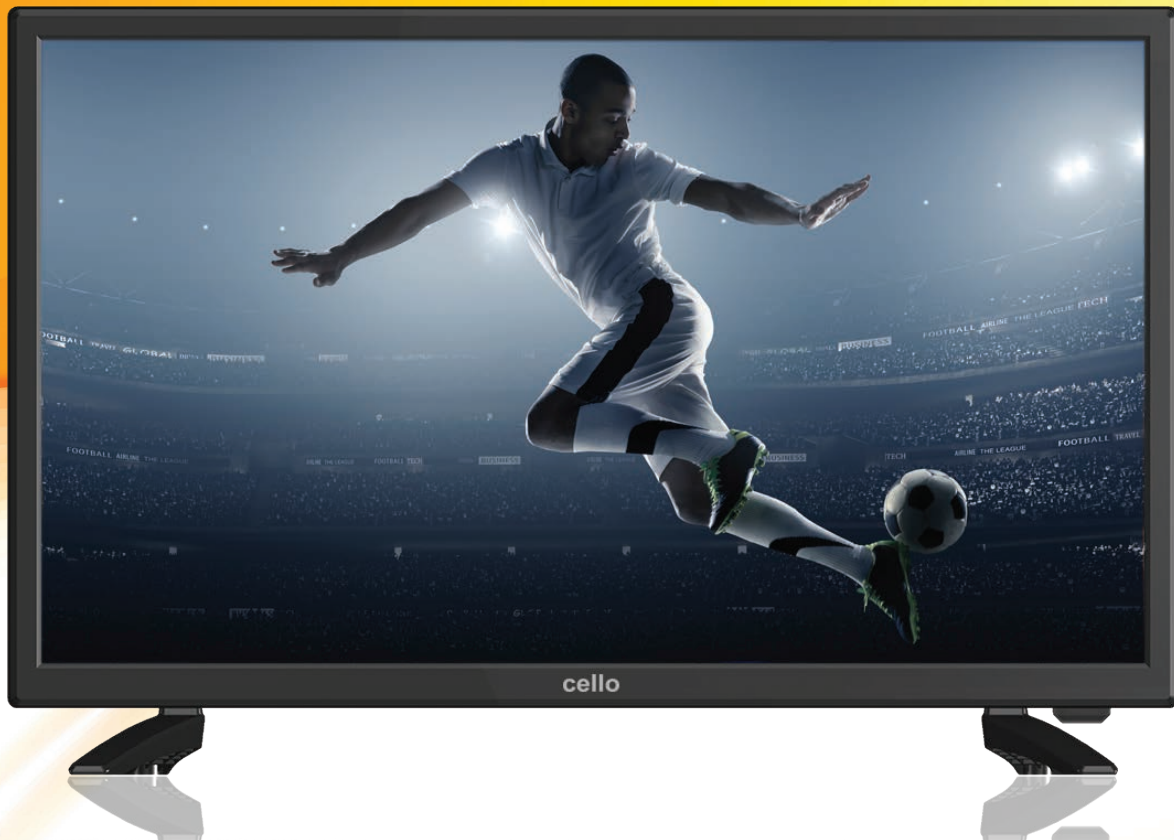

SOLAR POWERED TVs

with Smart Energy Management Technology*

These TVs are a world first. They can be operated in remote regions of the world where electricity supply is either regularly disrupted or non-existent.

cello

*Patented by Cello Electronics

Designed in UK

Solar Powered TVs

Our solar powered TVs are an all-in-one package that includes the LED TV, portable solar panel and TV aerial in one box.

The Cello solar powered TV is an out of the box solution that is simple to operate. The TV is positioned in the house whilst the solar panel and smart antenna is placed in a suitable location outdoors.

The internal battery can be changed if needed. With the CAM/card decryption this TV is ideal for use in Africa where TV channels are scrambled and in remote areas where there is no electricity.

Another benefit is the USB which can be used for mobile phone charging.

What's in the box?

The Solar TVs are supplied with the following components

SMART ANTENNA

With 18dB amplifier - VHF/UHF

SOLAR PANEL

Includes fixing bracket and screws

BATTERY PACK

Safety battery (LiFePO4) Lithium Ion Phosphate