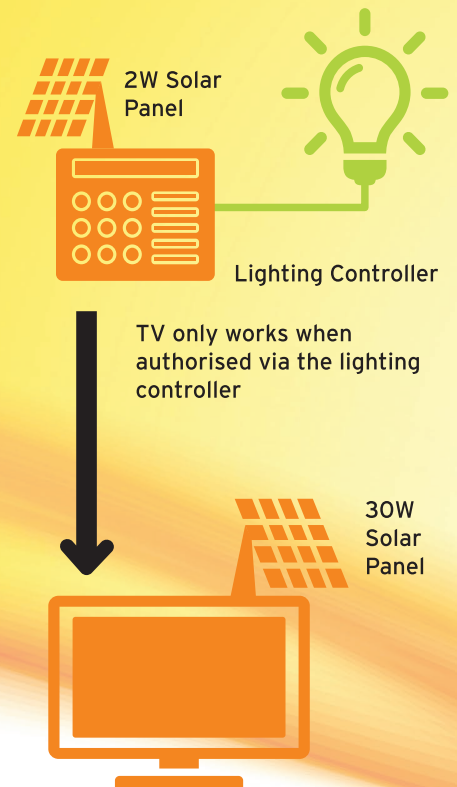

Pay as you go solar TV

Consumers can easily pay for solar TV usage by purchasing a service code entered via the TV remote control.

For more information email sales@celloelectronics.com

cello

Dovecot Hill, Bishop Auckland, County Durham DL14 6XW | celloelectronics.com

Lighting Control

Independent TV/Solar panel can add on to existing system

Designed in UK