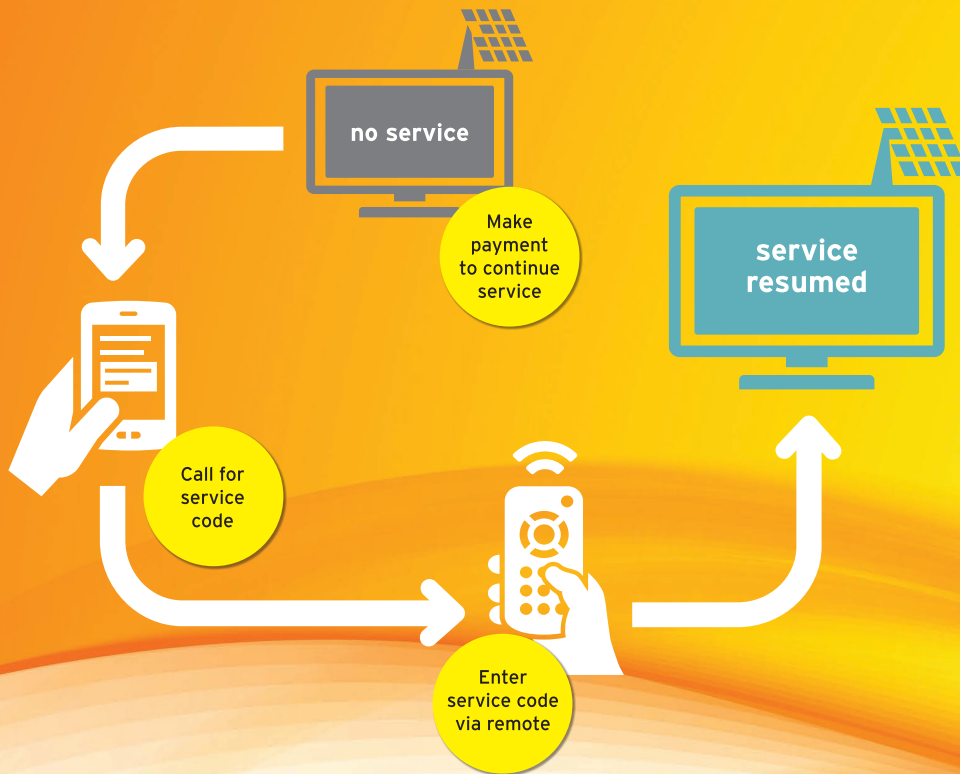

Key Features

Battery back-up power
recharges whilst the mains power is on

Watch satellite TV
with or without digital channels

Watch digital channels in Full HD

Charge mobile phones
plus record and playback media

Pay as you go solar TV

Consumers can easily pay for solar TV usage by purchasing a service code entered via the TV remote control.

For more information email sales@celloelectronics.com

cello

Dovecot Hill, Bishop Auckland, County Durham DL14 6XW | celloelectronics.com