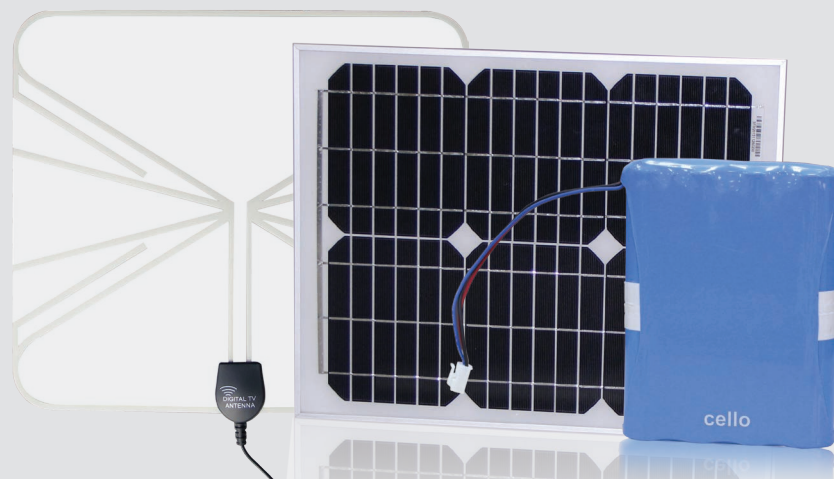

Solar Powered TVs

Our solar powered TVs are an all-in-one package that includes the LED TV, portable solar panel and TV aerial in one box.

The Cello solar powered TV is an out of the box solution that is simple to operate. The TV is positioned in the house whilst the solar panel and smart antenna is placed in a suitable location outdoors.

The internal battery can be changed if needed. With the CAM/card decryption this TV is ideal for use in Africa where TV channels are scrambled and in remote areas where there is no electricity.

Another benefit is the USB which can be used for mobile phone charging.

What's in the box?

The Solar TVs are supplied with the following components

SMART ANTENNA

With 18dB amplifier - VHF/UHF

SOLAR PANEL

Includes fixing bracket and screws

BATTERY PACK

Safety battery (LiFePO4) Lithium Ion Phosphate

SmartEnergy
MANAGEMENT

Smart Energy Management

This patented technology enables up to 10 hours of operation and full control of the following:

- Battery storage and rate of charge
- Priority of energy use
- TV performance
- Battery run time
- Optimises use for different weather conditions

Watch satellite TV

available with or without digital channels

Watch digital channels in Full HD

Charge mobile phones

plus record and playback media