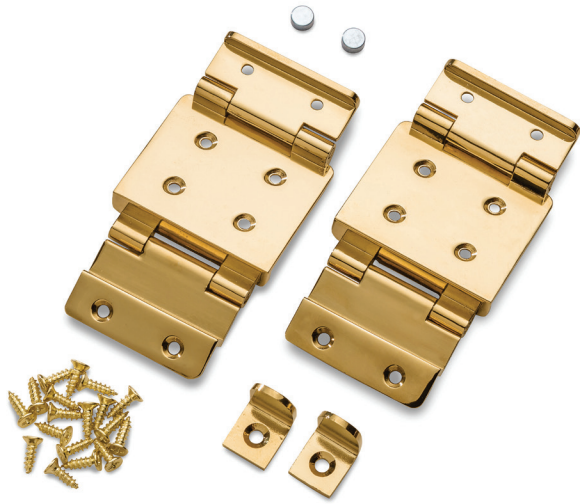

ABOUT ROCKLER WOODWORKING AND HARDWARE

Celebrating its 62nd year as a family-run business, Rockler Woodworking and Hardware is the nation's premier supplier of specialty hardware, tools, lumber and other high-quality woodworking and do-it-yourself products. Rockler has 34 retail locations in AZ, CA, CO, FL, GA, IL, IN, MA, ME, MI, MN, MO, NH, NY, OH, OR, PA, TX, WA, and WI, as well as extensive catalog and internet operations.

To learn more about Rockler, please visit www.rockler.com or call 1-877-ROCKLER.