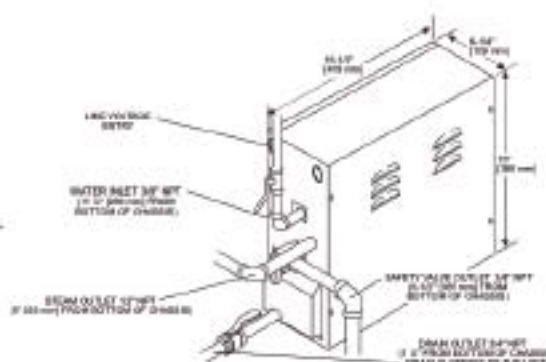

Use two AX11 generators.

Requires one 60A circuit for each AX11 steamer (total of two circuits)

**Example:** Room size 925 cu ft power available 240V 1 phase:

Use one AX11 ( requires one 60A circuit) plus one AX14 (requires 2

circuits, one 30A + one 50A)

One control required, regardless of quantity of generators. Additional controls may be connected

AX steamers are compatible with Amerec's A6 control or A3 digital control.

AMEREC