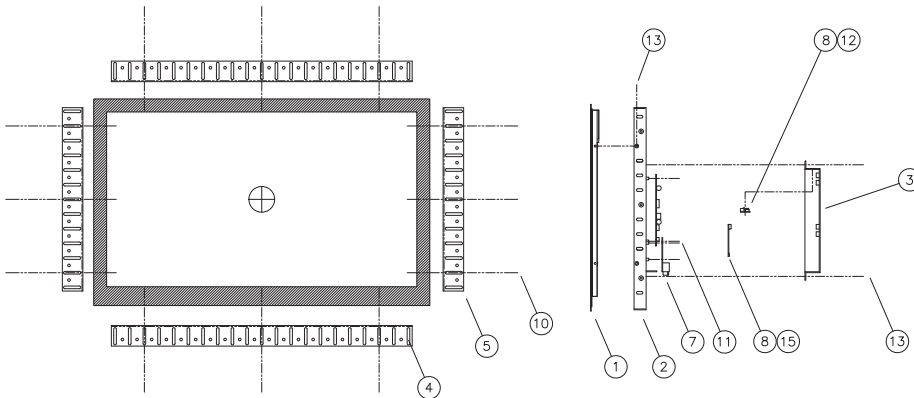

15	1500256	LOCTITE 262
	1	14	1600257
	10	13	HAWSCRO27
	2	12	HAW2005
	6	11	HAWSCRO24
	12	10	HAWSCRO26
	1	9	370108
	1	8	89T-PCB-OSD-07
	1	7	89-PCB-HDMI-05
	1	6	89-PCB-PMC-43
	2	5	1200040
	2	4	1200039
	1	3	1200038
	1	2	1200037
	1	1	67T-F-PMC-240-001
			LOD BOND ASSY, SNSR PCAP 23.8 DIAG