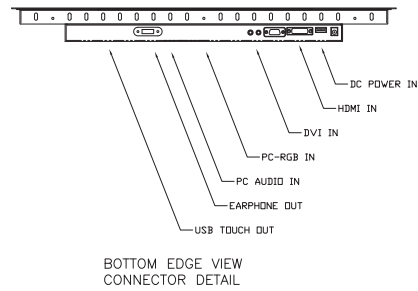

15	1500256	LOCTITE 262
	1	14	1600257
	10	13	HAWSCRO27
	2	12	HAW2005
	6	11	HAWSCRO24
	12	10	HAWSCRO26
	1	9	370108
	1	8	89T-PCB-OSD-07
	1	7	89-PCB-HDMI-05
	1	6	89-PCB-PMC-43
	2	5	1200040
	2	4	1200039
	1	3	1200038
	1	2	1200037
	1	1	67T-F-PMC-240-001
			LOD BOND ASSY, SNSR PCAP 23.8 DIAG