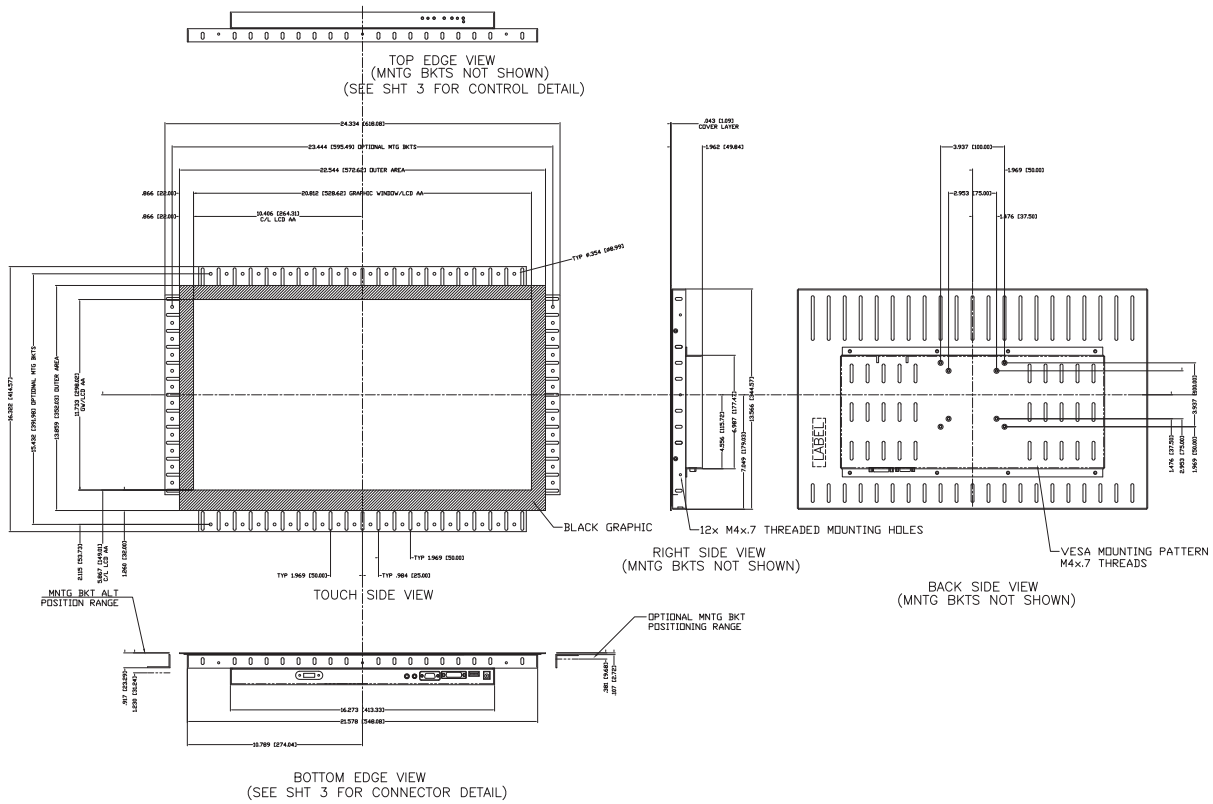

15	1500256	LOCTITE 262
	1	14	1600257
	10	13	HAWSCRO27
	2	12	HAW2005
	6	11	HAWSCRO24
	12	10	HAWSCRO26
	1	9	370108
	1	8	89T-PCB-OSD-07
	1	7	89-PCB-HDMI-05
	1	6	89-PCB-PMC-43
	2	5	1200040
	2	4	1200039
	1	3	1200038
	1	2	1200037
	1	1	67T-F-PMC-240-001
			LOD BOND ASSY, SNSR PCAP 23.8 DIAG