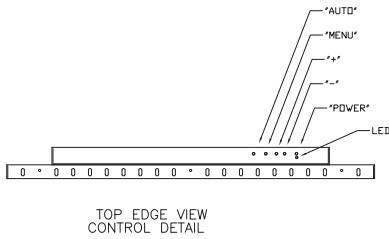

15	1500256	LOCTITE 262
	1	14	1600257
	10	13	HAWSCRO27
	2	12	HAW2005
	6	11	HAWSCRO24
	12	10	HAWSCRO26
	1	9	370108
	1	8	89T-PCB-OSD-07
	1	7	89-PCB-HDMI-05
	1	6	89-PCB-PMC-43
	2	5	1200040
	2	4	1200039
	1	3	1200038
	1	2	1200037
	1	1	67T-F-PMC-240-001
			LOD BOND ASSY, SNSR PCAP 23.8 DIAG