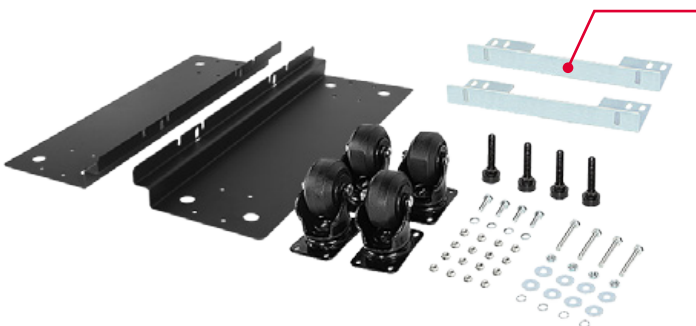

Rack fans and blanking panels promote proper airflow to control the temperature in the rack and keep equipment cool.

CABLE MANAGEMENT

Cable management accessories organize cabling inside the rack. Troughs and ladders manage cables outside of the rack or from one enclosure to another.

SHELVING

Rack shelves allow for management and storage of equipment that is not rack mountable. Cantilever, sliding and fixed styles available.

RACK HARDWARE AND SECURITY

CyberPower Carbon™ Rack Hardware offers additional options such as casters, stabilizing kits and mounting hardware. Combination lock guards access to 24U and 42U rack enclosures.