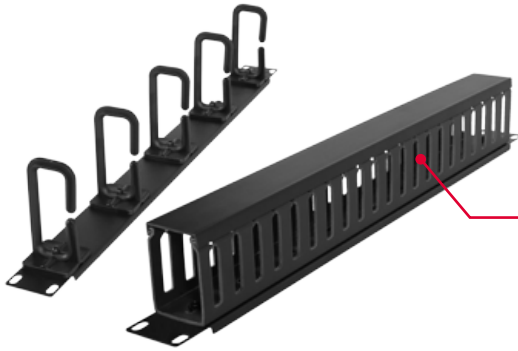

CABLE MANAGEMENT

Cable management accessories organize cabling inside the rack. Troughs and ladders manage cables outside of the rack or from one enclosure to another.