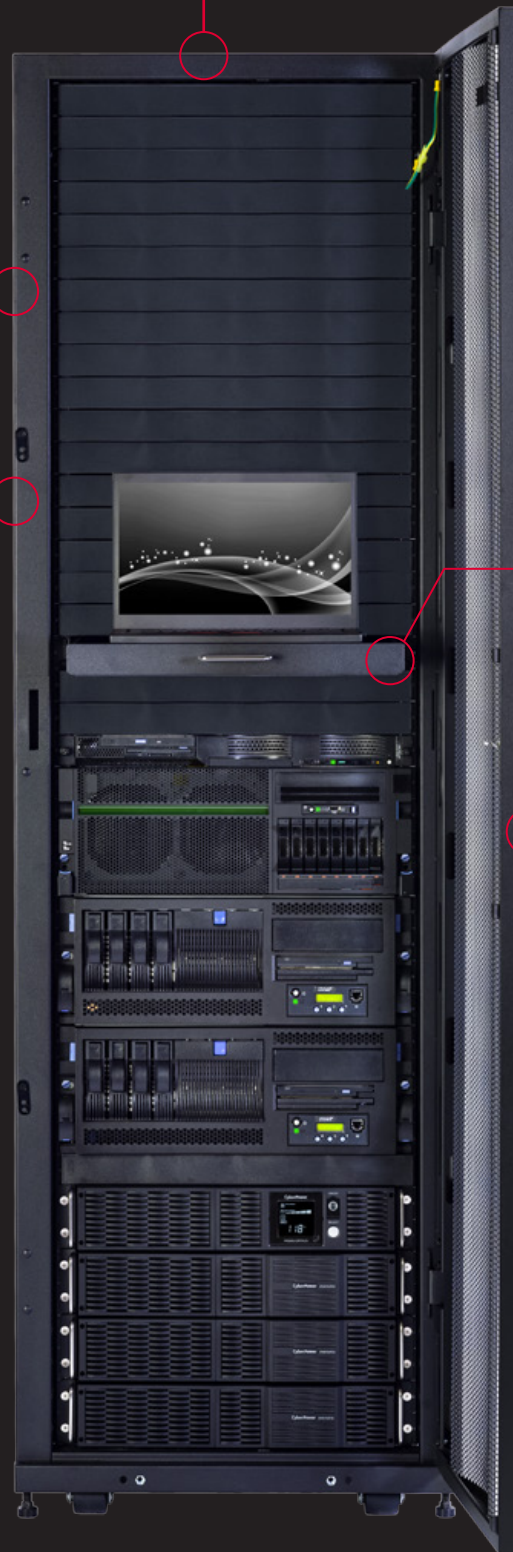

CyberPower

RACKS HAVE ARRIVED

THE MOST POPULAR SIZES WITH ALL THE FEATURES TO MEET TODAY'S EQUIPMENT CHALLENGES

BEAT THE HEAT

Blanking panels and fans distribute and encourage airflow.

CUT CLUTTER

Cable management options organize cabling and allow connection from one enclosure to another.

IT'S A SNAP

Toolless mounting slots allow easy installation of multiple vertical PDUs.

OPTIONS ABOUND

Shelves, hardware and accessories allow for additional customization, mobility and stability.

UNDER LOCK, KEY OR COMBO

Security options keep IT equipment safe. Keyed locks, combination locks and door sensors available.

ENCLOSURES

RACK ENCLOSURES

CyberPower Carbon™ Rack Enclosures organize, house and secure IT and networking equipment.

- 24U and 42U sizes available
- 600mm wide x 1070mm deep
- Locking doors and side panels
- 3000lbs (1365kg) load capacity
- Five-year warranty

WALL MOUNTS AND OPEN FRAMES

WALL MOUNT ENCLOSURES

CyberPower Carbon™ Wall Mount Enclosures organize, house, secure and keep IT equipment off the floor.