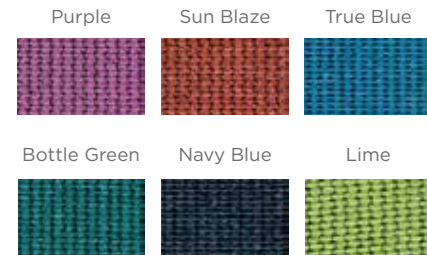

Traditional Shade Fabric Colors

More options online at srpshade.com

All fabric is California Fire Marshal certified (highest standard for flame resistance), with the exception of Rivergum Green (not pictured). More colors are available. Ask your SRP Certified Partner for more details.