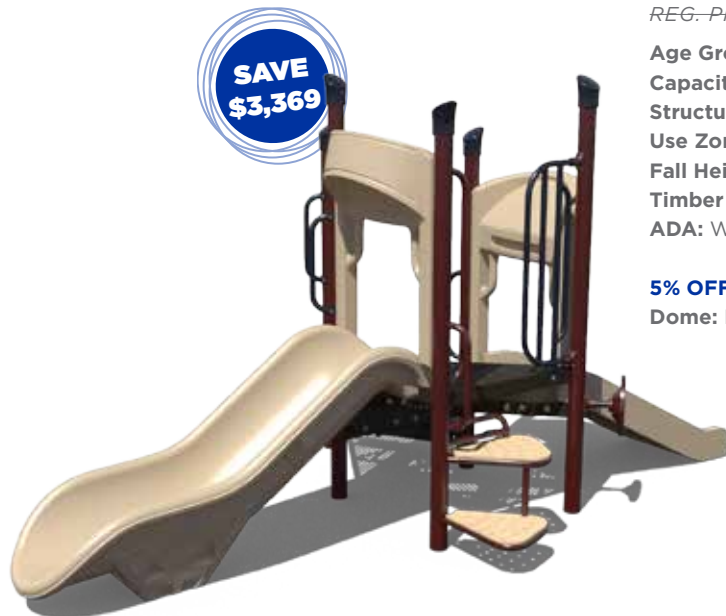

5% OFF! Matching Shade
Dome: RD202610IG

PS3-33385 \$4,119

REG. PRICE: \$7,489

Age Group: 2-5 Years
Capacity: 10
Structure Size: 8' x 15'
Use Zone: 24' x 30'
Fall Height: 3'
Timber Count: 27
ADA: With 1 Ground Based Item

5% OFF! Matching Shade
Dome: RD202410IG

PS3-33387 \$9,166

REG. PRICE: \$16,665

Age Group: 2-5 Years
Capacity: 24
Structure Size: 21' x 14'
Use Zone: 39' x 30'
Fall Height: 4'
Timber Count: 35
ADA: No

5% OFF! Matching Shade
Dome: Not needed

20% OFF INDEPENDENT PLAY

Visit srplayground.com/sale to view all sale items.

T-Swing & Climber 20% OFF

T-Swing with Shade \$3,040

REG. PRICE: \$3,800

Product Number: 52020
Age Group: 2-5 Years
Use Zone: 22' x 23'