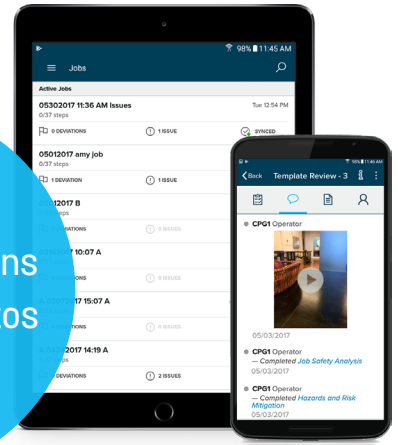

What

We built a platform and applications that transform work in industrial environments by digitizing processes to make work nimble and connect people together who are constantly on the go. We enable these workers to collaborate in real time with tasks, jobs, and procedures enhanced with messaging, voice, video, and image sharing — even in low bandwidth environments. It's backed by data and analytics to optimize performance so you can make every factory your best factory and every employee a top performer.

Perform
remote inspections
using hi-res photos
& videos

Use all the data
points extracted from
the work processes to
continuously improve
everything from
start to finish

We are makers too, and we try first to walk a mile in your shoes every day. Your problems are our problems. Your difficulties are our challenges. Your success is our goal. Not a week goes by where we aren't in a factory, on a rig, in a mine, or in a smelter somewhere seeing what you contend with and collaborating to help you achieve a better digital future.