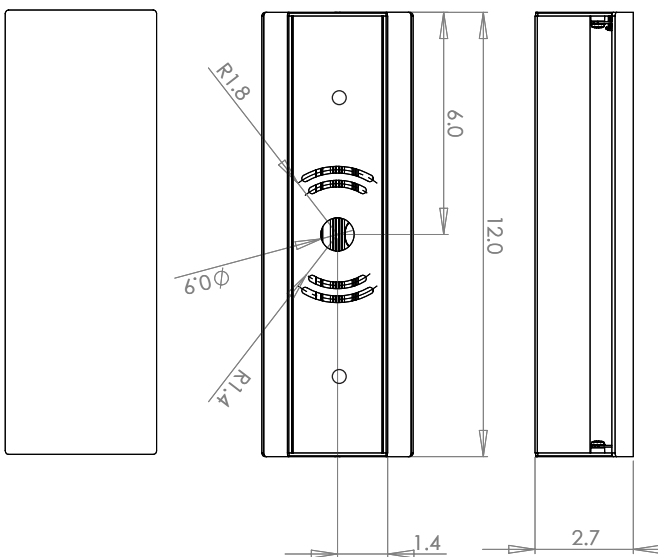

Type:

Approved:

Fixture:

Project:

DualLine

ADA

The **DualLine** is a bi-directional luminaire with an adjustable reflector to direct the output to suit your interior or lighting design. **DualLine** comes in a 1 ft or 4 ft lengths and 27K, 3K, 35K or 4K color temperatures. The housing is constructed of extruded aluminum with die-cast aluminum end caps and is IP20 rated for interior use only. Dimmable to 1% full brightness ELV trailing edge dimming.

SPECIFICATION

color temperature	2700K	3000K	3500K	4000K	
lumen output	220 per foot	241 per foot	265 per foot	270 per foot	
beam spread	120°				
distribution	Indirect with adjustable reflector type				
LEDs per foot	14				
color consistency	3-step MacAdam Ellipse / CRI typical 87				
lifetime	> 70,000 hours / L70 or better				
input voltage	Universal 120–277V AC				
power consumption	5.5 W per ft				
dimensions [L x W x H]	1' or 4' X 2.7" X 2.7"				
weight	2 lbs. per foot				
housing	extruded aluminum housing with tooled die-cast aluminum end caps				
lens	etched polycarbonate				
mounting	surface mounting with adjustable reflector				
operating temperature	-20°C to 40°C				
junction temperature	60°C @ T ^a 25°C				
interface	dimmable to 1% full brightness, (ELV) electronic low-voltage trailing edge				
power supply	integral Class II, electronic high-power factor 97%				
certification	ETL / cETL or CE				
standards	UL-Class I / IES LM-79 / LM-80, ADA Compliant				
environment	Interior location / IP20				
warranty	5 year limited warranty (refer to website for details)				

PHOTOMETRY

Length	Delivered Lumens			
	2700K	3000K	3500K	4000K
305mm [12"]	220	241	265	270
1181mm [48"]	880	964	1060	1080

DIMENSIONS

Available in 2 standard lengths

1 - 12"

Fixture Dimension	Center Point
1 - 12"	6"
4 - 48"	24"