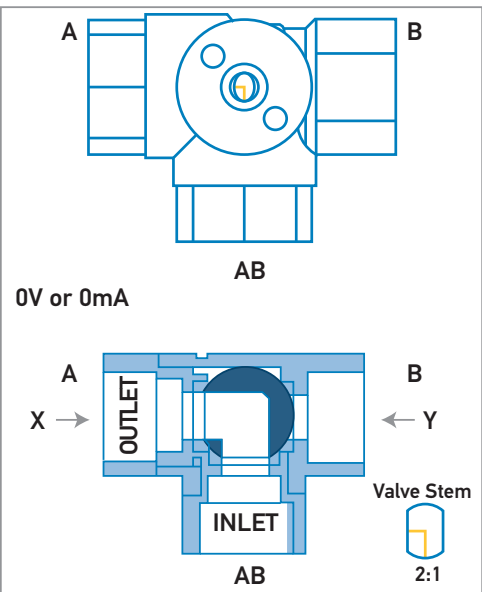

DEELAT Fast Running Proportional Motorized Ball Valve with 3-Way L-Port Valve

First Position

Second Position

X direction

Y direction