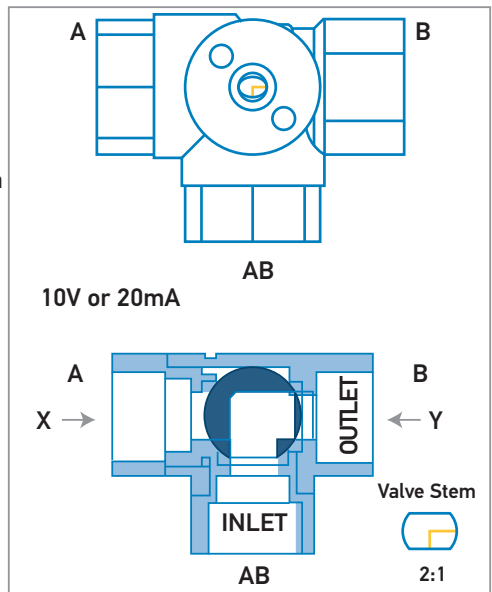

DEELAT Fast Running Proportional Motorized Ball Valve with 3-Way L-Port Valve

First Position

Second Position

X direction

Y direction