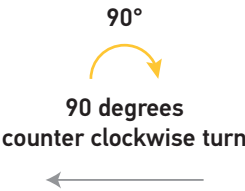

DEELAT Fast Running Proportional Motorized Ball Valve with 3-Way L-Port Valve

First Position

Second Position

X direction

Y direction