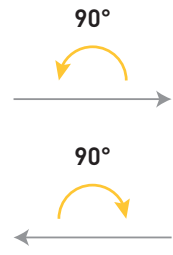

DEELAT Fast Running Proportional Motorized Ball Valve with 3-Way L-Port Valve

First Position

Second Position

X direction

Y direction