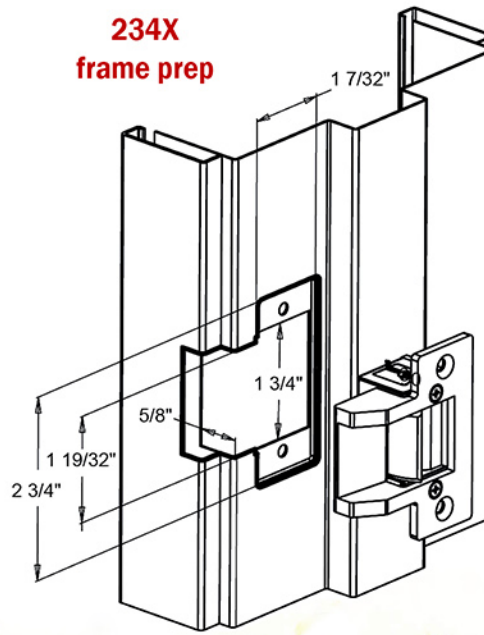

**THE SMALLEST FIRE RATED
ELECTRIC STRIKE IN THE WORLD**

- 3 Hour Fire Rated
- 1" Total Backset
- 1/8" Horizontal Adjustment
- BHMA Grade 1 - All stainless steel construction
- 12-24 AC & DC - surge & kickback protection

*Order the 323478FX-LC
when installing on
Timely® & Redi® frames.

TRINE
ACCESS TECHNOLOGY.

**FORGING
NEW SOLUTIONS
WITH ELECTRIC STRIKES**

323478F-LC

323478FX-LC
for Timely® Redi® frames

Included LC100 provides
12-24 AC & DC power
with surge and kickback
protection.

The most flexible faceplate with depth,
ramp, and horizontal adjustments.

→ **NEW 1/8" Horizontal adjustment added**

(patented)

→ **1/8" Horizontal adjustment always included.**

LIST PRICES (32D & DARK BRONZE)