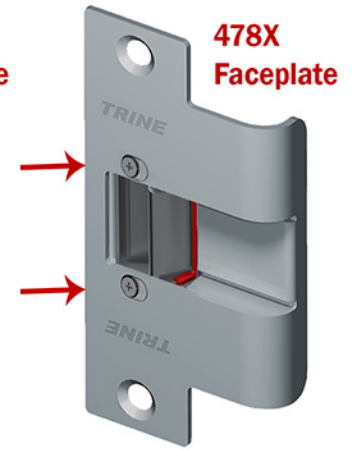

THE 323478F-LC KIT

FIRE RATED CYLINDRICAL LOCK SOLUTION

234
FACEPLATE

New adjustable
2-3/4" faceplate

234x
FACEPLATE

478
FACEPLATE

**ONE STRIKE
TO RULE THEM ALL!**

(We couldn't resist)

**THE SMALLEST FIRE RATED
ELECTRIC STRIKE IN THE WORLD**

- 3 Hour Fire Rated
- 1" Total Backset
- 1/8" Horizontal Adjustment
- BHMA Grade 1 - All stainless steel construction
- 12-24 AC & DC - surge & kickback protection

*Order the 323478FX-LC
when installing on
Timely® & Redi® frames.

TRINE
ACCESS TECHNOLOGY.

**FORGING
NEW SOLUTIONS
WITH ELECTRIC STRIKES**

323478F-LC

323478FX-LC
for Timely® Redi® frames

Included LC100 provides
12-24 AC & DC power
with surge and kickback
protection.

The most flexible faceplate with depth,
ramp, and horizontal adjustments.

→ **NEW 1/8" Horizontal adjustment added**

(patented)

→ **1/8" Horizontal adjustment always included.**

LIST PRICES (32D & DARK BRONZE)