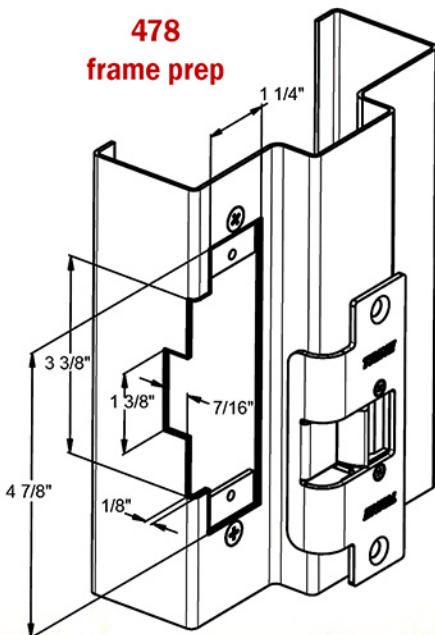

The most flexible faceplate with depth,
ramp, and horizontal adjustments.

→ **NEW 1/8" Horizontal adjustment added**

(patented)

→ **1/8" Horizontal adjustment always included.**

LIST PRICES (32D & DARK BRONZE)