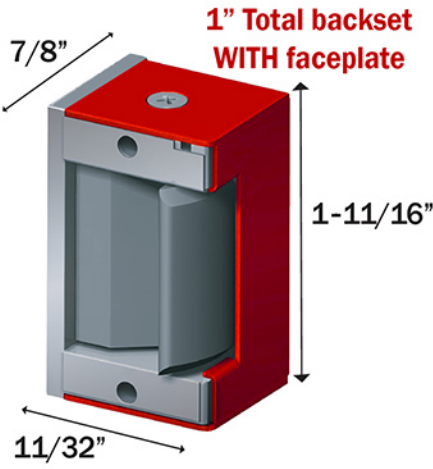

**THE SMALLEST FIRE RATED
ELECTRIC STRIKE IN THE WORLD**

- 3 Hour Fire Rated
- 1" Total Backset
- 1/8" Horizontal Adjustment
- BHMA Grade 1 - All stainless steel construction
- 12-24 AC & DC - surge & kickback protection

*Order the 323478FX-LC
when installing on
Timely® & Redi® frames.

TRINE
ACCESS TECHNOLOGY.

**FORGING
NEW SOLUTIONS
WITH ELECTRIC STRIKES**

323478F-LC

323478FX-LC
for Timely® Redi® frames

Included LC100 provides
12-24 AC & DC power
with surge and kickback
protection.

The most flexible faceplate with depth,
ramp, and horizontal adjustments.

→ **NEW 1/8" Horizontal adjustment added**

(patented)

→ **1/8" Horizontal adjustment always included.**

LIST PRICES (32D & DARK BRONZE)