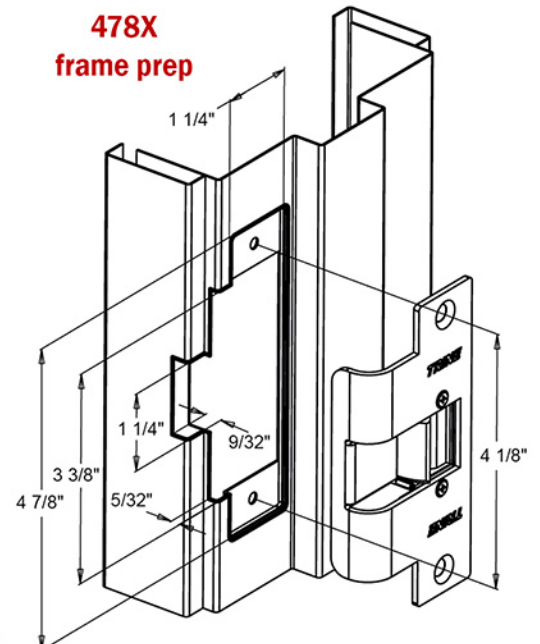

The most flexible faceplate with depth,
ramp, and horizontal adjustments.

→ **NEW 1/8" Horizontal adjustment added**

(patented)

→ **1/8" Horizontal adjustment always included.**

LIST PRICES (32D & DARK BRONZE)