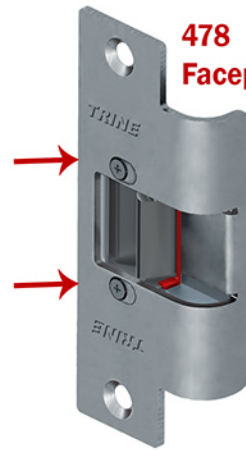

THE 323478F-LC KIT

FIRE RATED CYLINDRICAL LOCK SOLUTION

234
FACEPLATE

New adjustable
2-3/4" faceplate

234x
FACEPLATE

478
FACEPLATE

**ONE STRIKE
TO RULE THEM ALL!**

(We couldn't resist)

**THE SMALLEST FIRE RATED
ELECTRIC STRIKE IN THE WORLD**

- 3 Hour Fire Rated
- 1" Total Backset
- 1/8" Horizontal Adjustment
- BHMA Grade 1 - All stainless steel construction
- 12-24 AC & DC - surge & kickback protection

*Order the 323478FX-LC
when installing on
Timely® & Redi® frames.

TRINE
ACCESS TECHNOLOGY.

**FORGING
NEW SOLUTIONS
WITH ELECTRIC STRIKES**

323478F-LC

323478FX-LC
for Timely® Redi® frames

Included LC100 provides
12-24 AC & DC power
with surge and kickback
protection.

The most flexible faceplate with depth,
ramp, and horizontal adjustments.

→ **NEW 1/8" Horizontal adjustment added**

(patented)

→ **1/8" Horizontal adjustment always included.**

LIST PRICES (32D & DARK BRONZE)