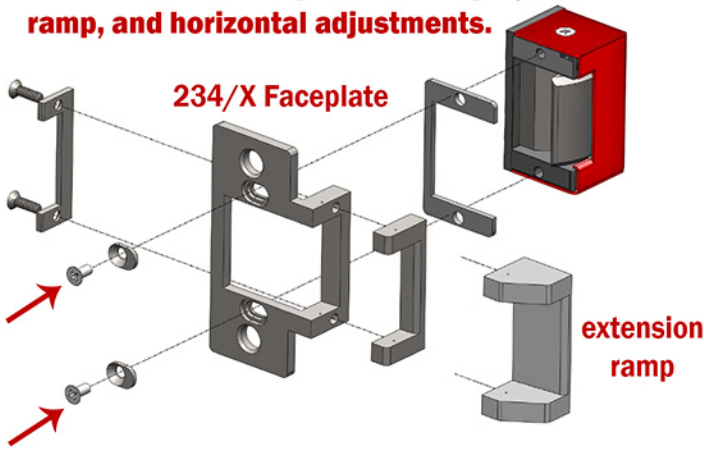

*Order the 323478FX-LC
when installing on
Timely® & Redi® frames.

TRINE
ACCESS TECHNOLOGY.

**FORGING
NEW SOLUTIONS
WITH ELECTRIC STRIKES**

323478F-LC

323478FX-LC
for Timely® Redi® frames

Included LC100 provides
12-24 AC & DC power
with surge and kickback
protection.

The most flexible faceplate with depth,
ramp, and horizontal adjustments.

→ **NEW 1/8" Horizontal adjustment added**

(patented)

→ **1/8" Horizontal adjustment always included.**

LIST PRICES (32D & DARK BRONZE)