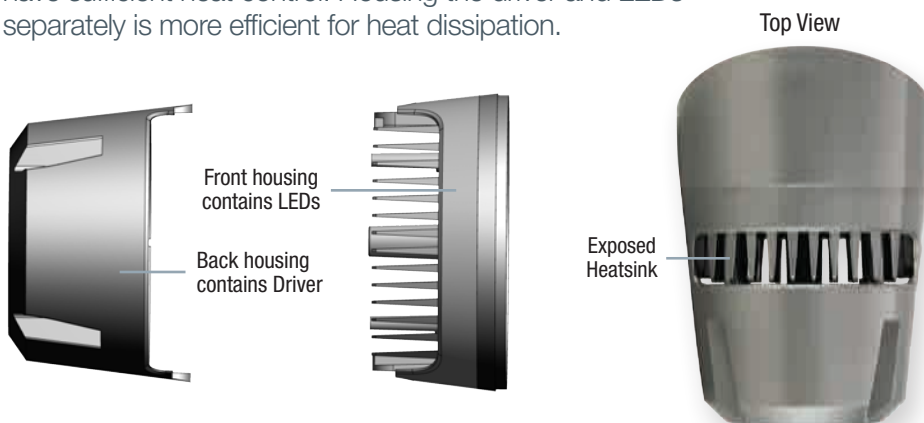

High-Output Heat Control

To ensure a greater lifetime for the LEDs it's important to have sufficient heat control. Housing the driver and LEDs separately is more efficient for heat dissipation.