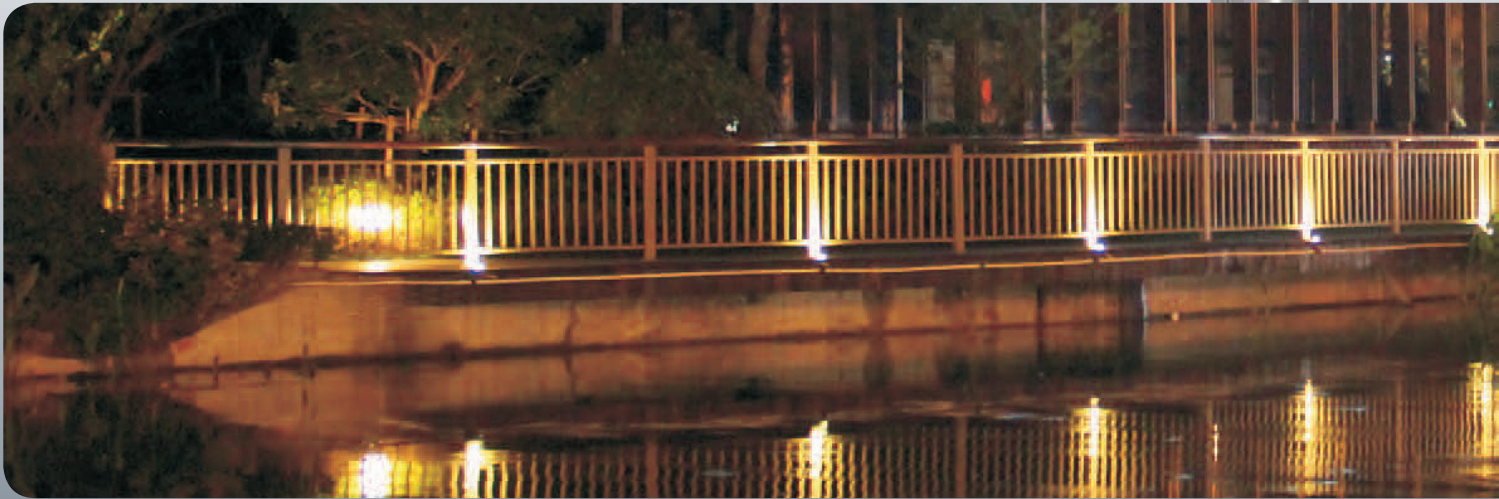

FC
LIGHTING

fclighting.com

Design • Performance • Sustainability