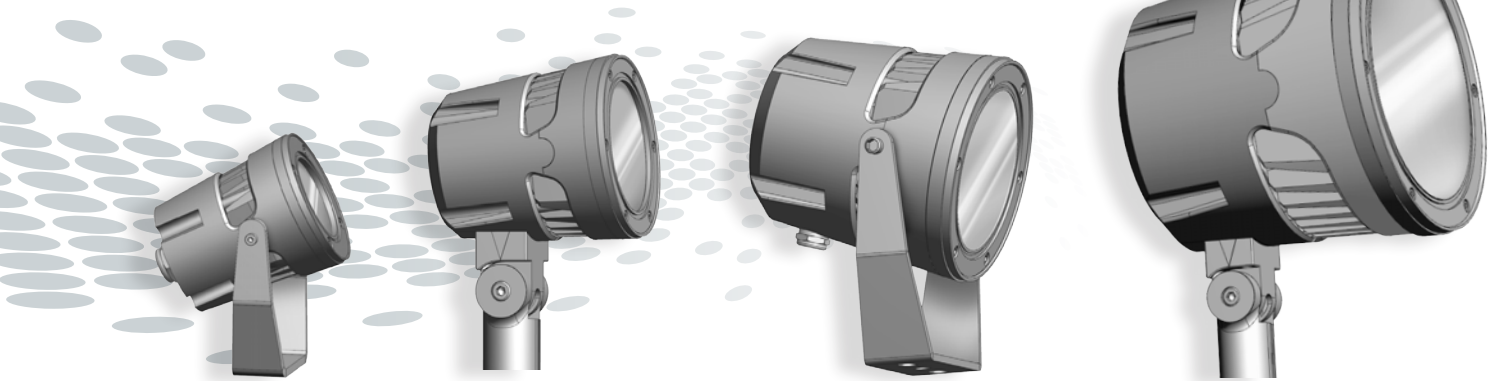

FCF1100 Flood Light Series

EXTERIOR LIGHTING

FCF1103

FCF1105

FCF1106

FCF1109

Precision, Uniformity
and Versatility.

- *Widest range of mounting options.*
- *Many optical accessories to specify.*

High-Power Flood Light Series

FCF1100 Series Floods are Engineered for Performance

The **FCF1100** Flood Light Series are high-powered luminaires that provide the widest range of mounting options available in the industry. **FCF1100** Series Floods are available with 5 CCT options, as well as, many optical solutions to support project design requirements. Utilizing an integrated, universal voltage driver allows for easy installation. By design, the drivers are in the back fixture housing and the LEDs are in the front, separated by the exposed heatsink for greater cooling efficiency.