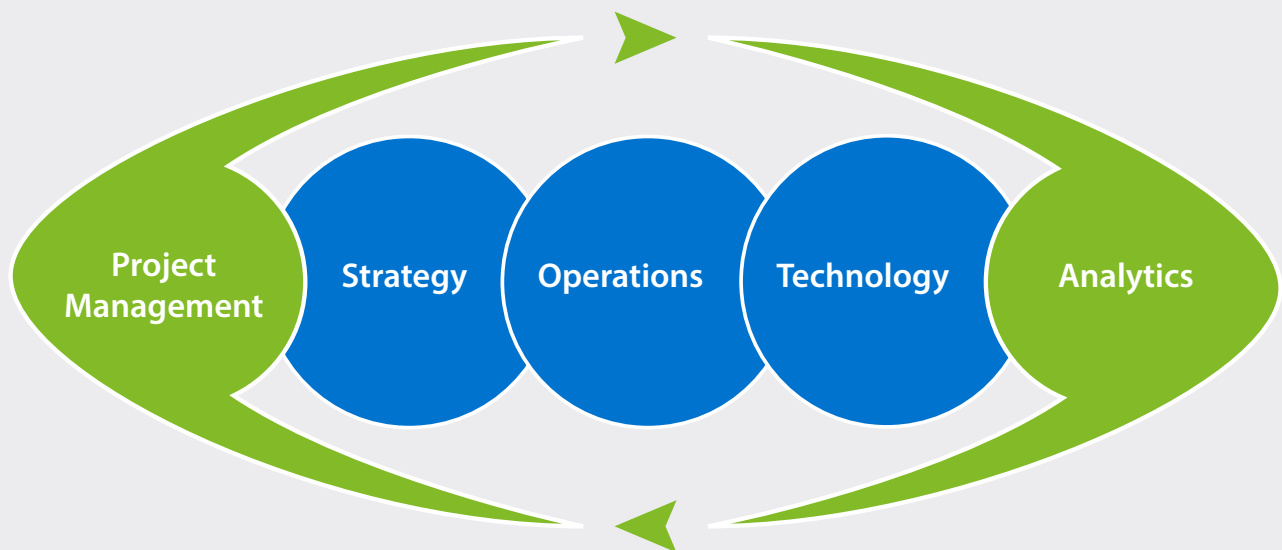

Winning. Together.

Impact 21 is your retail consulting partner. Clients enjoy our unique blend of expertise & approachability—working together to transform strategy, operations & technology.

Project Management

- Project Management Office (PMO)
- Collaboration / teams
- Change management
- Content management
- PMP® Certified Project Managers

Strategy

- Retail strategy / management
- Benchmarking / best practices
- Organization / culture
- Go to market / branding
- Acquisitions / Mergers