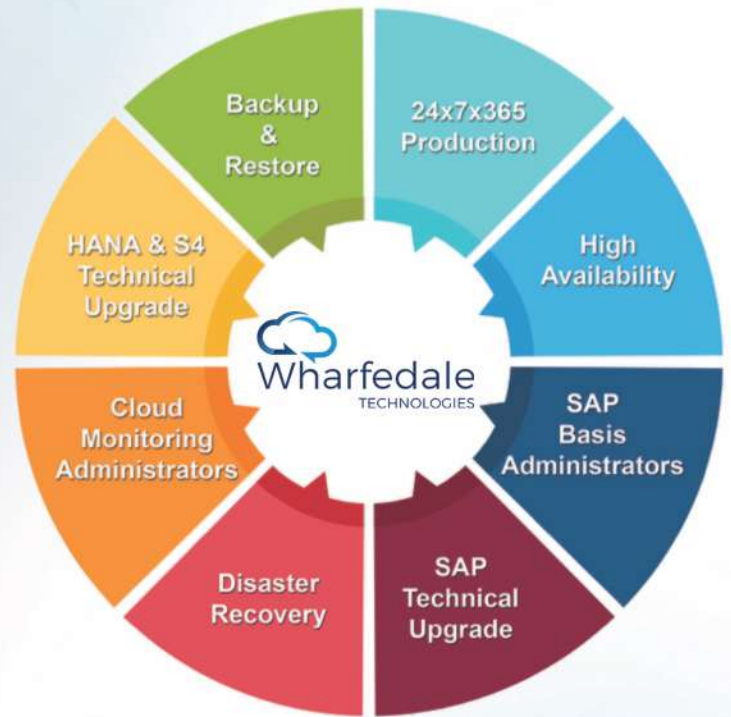

SAP® Certified
in Cloud and Hosting

Microsoft Azure
Gold Partner

In the past 12 months, WFT has had

100+ Successful Migrations and 30+ HANA Migrations

WFT Cloud is the first certified SAP Cloud Services Partner in Americas.

WHAT OUR CLIENTS SAY

I find WFT's work ethics, reasoning ability, and their depth and breadth of technical skills to be among their greatest strengths, along with their flexibility to remain responsive at very competitive pricing. I highly recommend Wharfedale Technologies, Inc.

- Caldwell Velnambi,
CEO | President, ERP Logic inc.

Our experience with WFT is exceptional. WFT has helped us realize a vastly improved return on investment with our Vblock and HANA deployments. They have demonstrated commitment to professionalism and bring a breath of technical knowledge and skills. I would definitely recommend WFT as a partner in any project or operations relating to Converged Infrastructure, SAN, Backup, Disaster Recovery, and High Availability.

- Michael Moore,
IT Director, TransAlta Corp.

1-888-533-3113 wftsales@wftus.com

2850 Brunswick Pike, Lawrenceville, NJ 08648

www.wftcloud.com