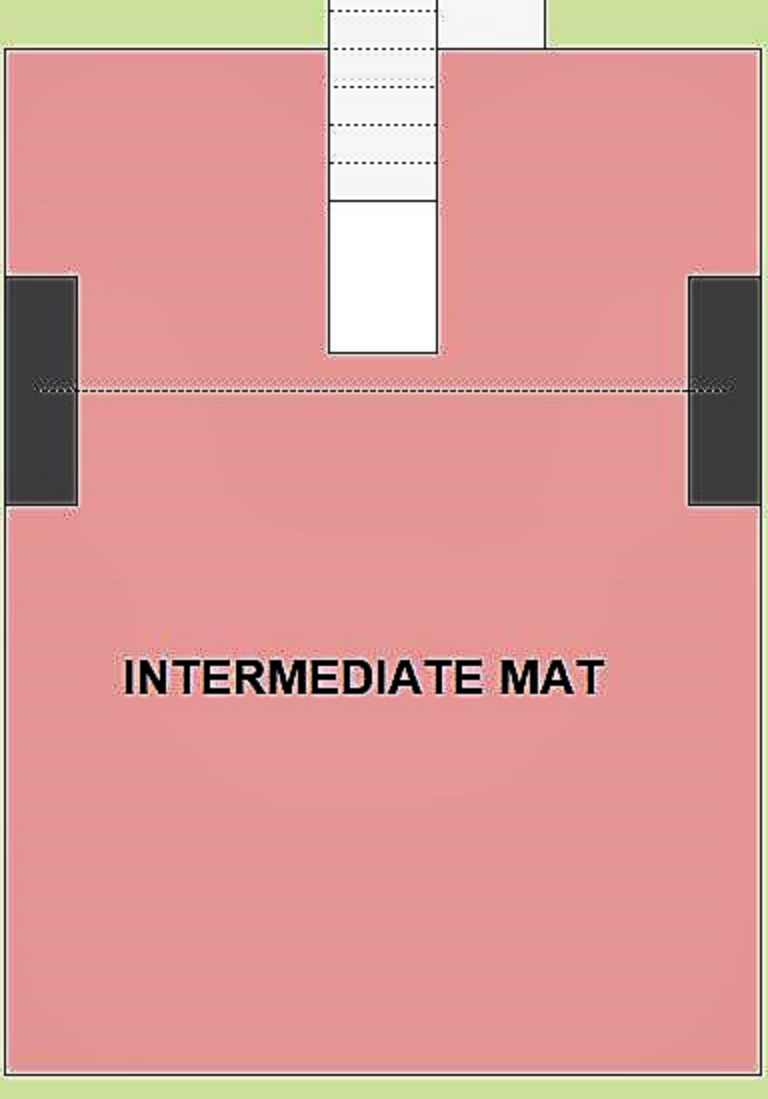

70'

Light

SOUTH GATE

217'

Light

WEST GATE