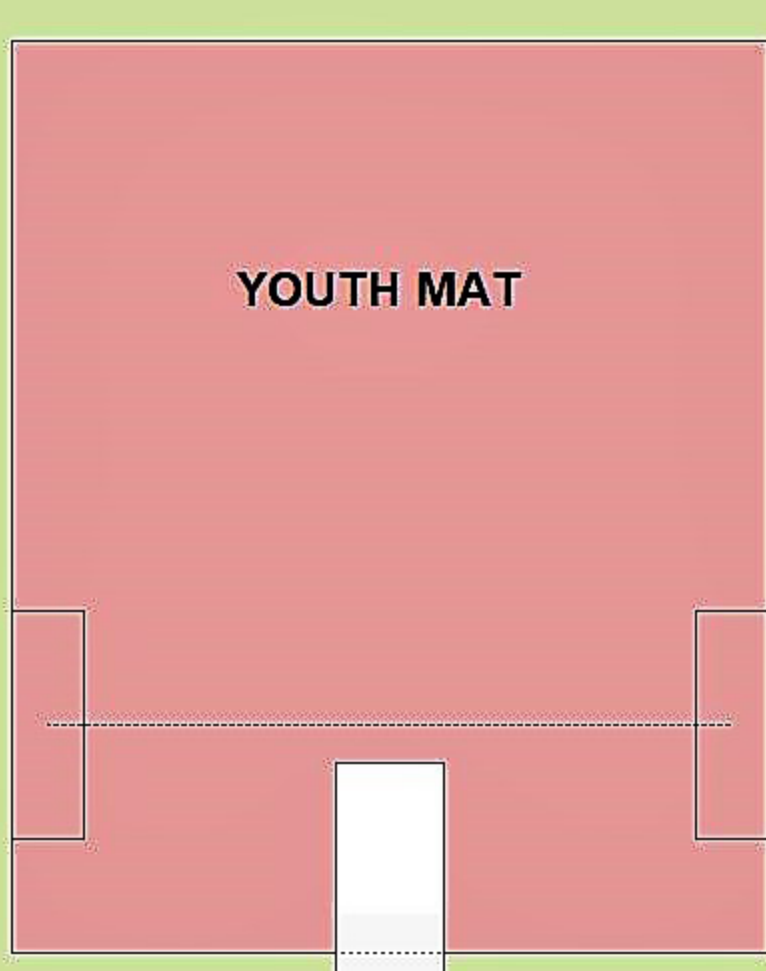

Sorinex Strength Training Rigs

UCS Spirit Vaulting Poles (10'8" 80lbs - 17'1" 205lbs)

Specialty Pole Vault Training Equipment

DC Vault
est. 2008

70'

Light

SOUTH GATE

217'