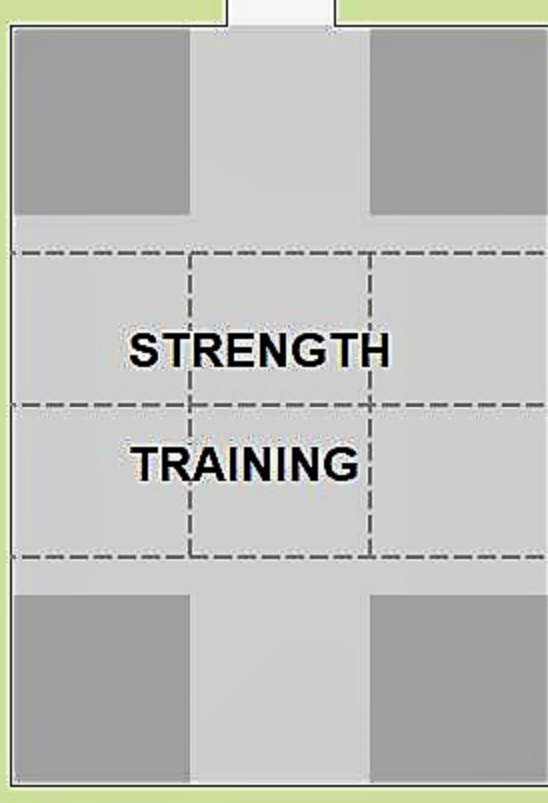

Sorinex Strength Training Rigs

UCS Spirit Vaulting Poles (10'8" 80lbs - 17'1" 205lbs)

Specialty Pole Vault Training Equipment

DC Vault
est. 2008

70'

Light

SOUTH GATE

217'