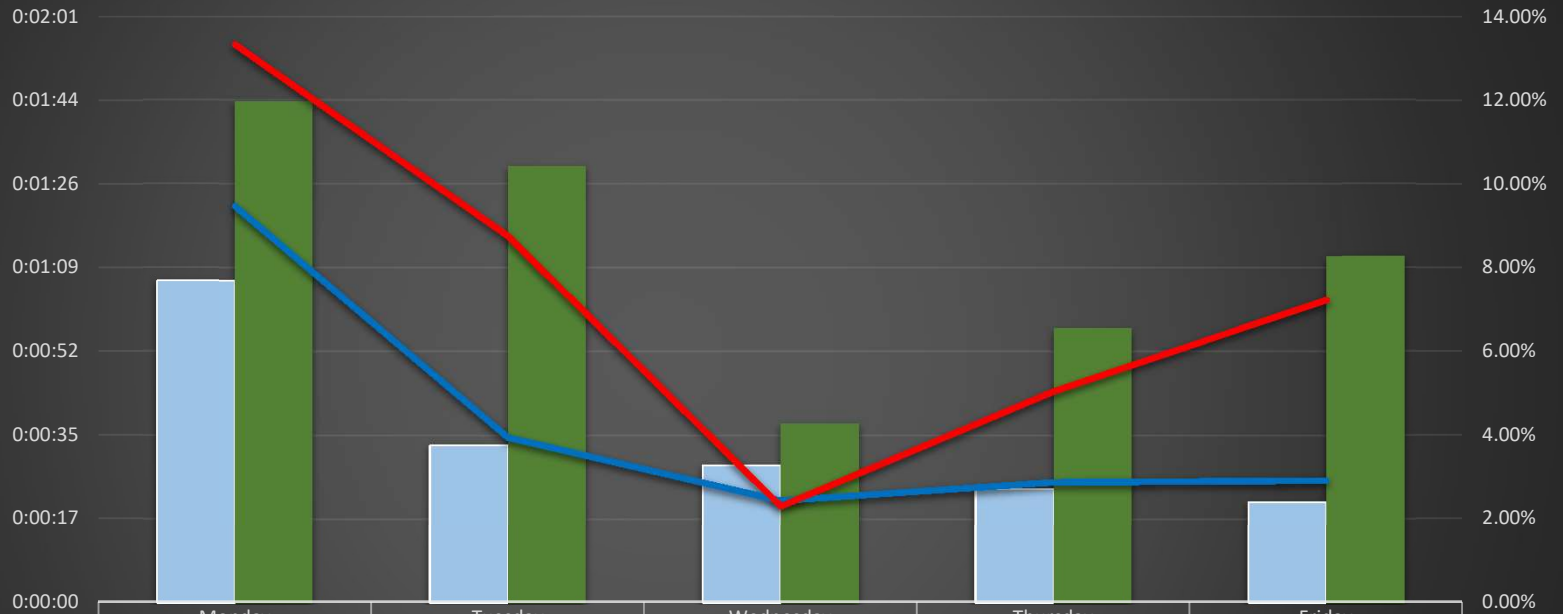

Fonolo Analysis

Abandoned % w/Fonolo	Monday	Tuesday	Wednesday	Thursday	Friday
Abandoned % w/o Fonolo	7.69%	3.77%	3.30%	2.74%	2.41%
AWT w/Fonolo	11.98%	10.44%	4.29%	6.56%	8.29%
AWT w/o Fonolo	0:01:22	0:00:34	0:00:21	0:00:25	0:00:25
	0:01:55	0:01:16	0:00:20	0:00:44	0:01:03

	Week Reviewed	Period Reviewd	# of Calls During Review Period	# of Abandon Calls D/ Review Period	AWT	Abandon %
With Fonolo Feature	Week of 1-22-18	10AM-4PM	2635	111	0:46	3.98%
Without Fonolo Feature	Week of 1-29-18	10AM-4PM	2724	236	1:18	8.31%