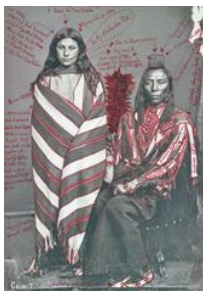

WENDY RED STAR: A SCRATCH ON THE EARTH
February 23 – May 19, 2019

Image caption list

Wendy Red Star, *Winter—Four Seasons*, 2006. Archival pigment print on sunset fiber rag, 23 x 26 in. (58.4 x 66 cm). The Newark Museum, Gift of Loren G. Lipson, M.D., 2016
2016.46.1.3 © Wendy Red Star

Wendy Red Star, *Apsáalooke Feminist #3*, 2016. Edition of 4, 2APs, Archival pigment print on Museo Silver rag, 42 x 35 in. (106.7 x 88.9 cm). Newark Museum, Promised Gift of Loren G. Lipson, M.D. © Wendy Red Star

Wendy Red Star, *Fancy Shawl Project: Basketball Hoops*, 2009. Fabric, ribbon, 72 x 34 in. (182.9 x 86.4 cm). Eiteljorg Museum of American Indians and Western Art, Indianapolis, IN. © Wendy Red Star

Wendy Red Star, *My Home is Where My Tipi Sits (Sweat Lodges)*, 2011. Archival pigment print on sunset fiber rag, 57 x 72 in. (144.8 x 182.9 cm). Collection of the artist. © Wendy Red Star

Wendy Red Star, *Portrait of Perits-Har-Sts (Old Crow) and with His Wife, Ish-Ip-Chi-Wak-Pa-I-Chis (Good or Pretty Medicine Pipe)*, 2017.

Pigment Print on Archival Photo-Paper, 17 x 25 in. (43.2 x 63.5 cm). Collection of the artist. © Wendy Red Star