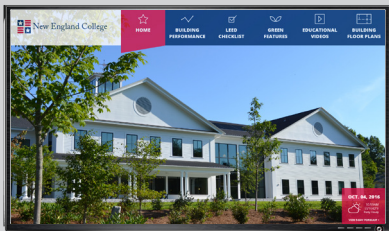

BUILDINGS

LIVE DATA

TOUCHSCREEN

Display Building Efficiency And Create Environmental Awareness

QA Graphics' award winning Energy Efficiency Education Dashboard® (EEED), is a web application that creates occupant awareness through the display of building performance data, demonstrations, tips, and other interactive educational features. This product is ideal for schools and businesses wanting to incorporate interactive tools to educate your building occupants about energy data and green building features.

All data obtained for your EEED can be controlled and easily exported for reporting purposes. The application can also be displayed in a common area via large format kiosk display or on any web enabled device.