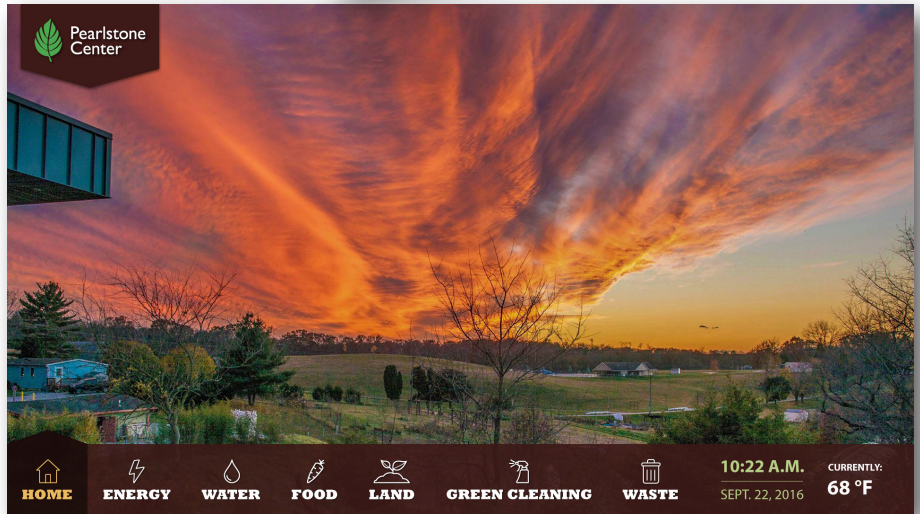

BUILDINGS

LIVE DATA

TOUCHSCREEN

Display Building Efficiency And Create Environmental Awareness

QA Graphics' award winning Energy Efficiency Education Dashboard® (EEED), is a web application that creates occupant awareness through the display of building performance data, demonstrations, tips, and other interactive educational features. This product is ideal for schools and businesses wanting to incorporate interactive tools to educate your building occupants about energy data and green building features.

All data obtained for your EEED can be controlled and easily exported for reporting purposes. The application can also be displayed in a common area via large format kiosk display or on any web enabled device.