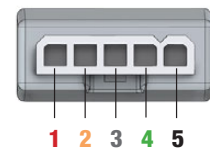

7 optic beams

12° | 15° x 30°

25° x 25° | 20° x 40°

30° x 40° | 40° x 40° | 40° x 15°

- Wall Graze
- Linear Spot
- Linear Flood

Graze up to 30 feet

ColourLine Cove **RGBW** INDOOR

Ambient Changing Color

Common Features

Both **Cove** & **Grazer** use the same 180° adjustable bracket.

Both **Cove** & **Grazer** use 4-in-1 LEDs.

COLOR KEY	
1	Red (<+ Data [+])
2	Orange (<- Data [-])
3	White (- Neutral)
4	Green (⚡ Ground)
5	Black (+ Positive)