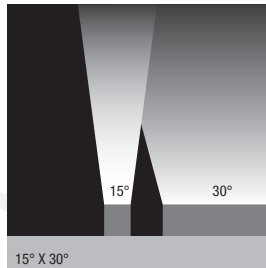

ColourLine Graze

RGBW
INDOOR

Serving Up Hi-Tech Color