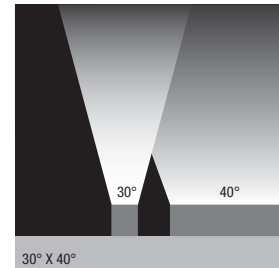

ColourLine Graze

RGBW
INDOOR

Serving Up Hi-Tech Color