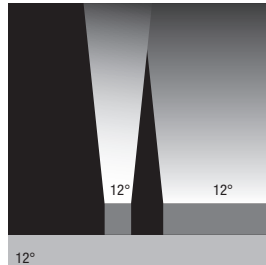

ColourLine Graze

RGBW
INDOOR

Serving Up Hi-Tech Color