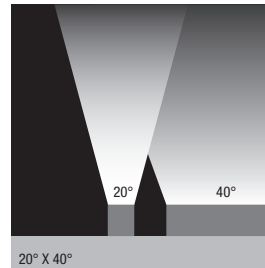

ColourLine Graze

RGBW
INDOOR

Serving Up Hi-Tech Color