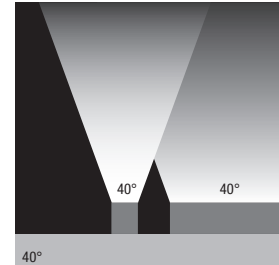

ColourLine Graze

RGBW
INDOOR

Serving Up Hi-Tech Color