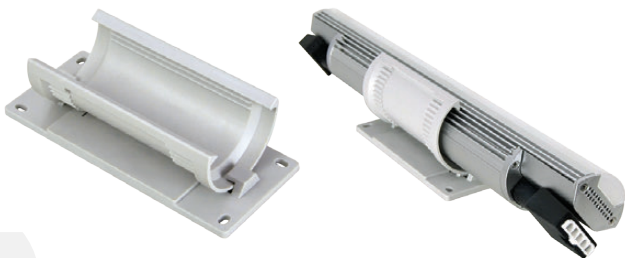

ColourLine™ Indoor RGBW

ColourLine Cove RGBW INDOOR

COLOURLINE COVE is an indoor RGBW luminaire that provides high-output illumination for smooth linear color applications. It's small profile, sturdy construction, adjustable base and plug-n-play connectivity make it easy to install in a variety of applications.

180 adjustable bracket - easy to install and adjust

ColourLine Graze **RGBW** INDOOR

COLOURLINE GRAZE is an indoor RGBW luminaire that provides high-output illumination for grazing, wall wash and linear spot and flood applications. It's optical selection, sturdy construction, adjustable base and plug-n-play connectivity make it easy to install in a variety of applications.

Common Features

Both **Cove** & **Grazer** use the same 180° adjustable bracket.

Both **Cove** & **Grazer** use 4-in-1 LEDs.

COLOR KEY	
1	Red (<+ Data [+])
2	Orange (<- Data [-])
3	White (- Neutral)
4	Green (⚡ Ground)
5	Black (+ Positive)

Both **Cove** & **Grazer** use the same 5-pin connectors.

ColourLine Graze

RGBW
INDOOR

Serving Up Hi-Tech Color

ColourQuick

RAPID-MIX COLOR

- Instantaneous Color Mixing – Within 1 inch
- Shortest Distance in Industry for Blending Colors
- 4-in-1 RGBW LED designed to SSL Specifications