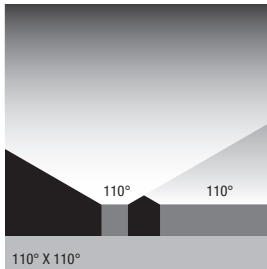

Broad Colour Washes

ColourLine Cove **RGBW** INDOOR

110° optic beam

- Linear Accents
- Wall Washes

Linear Accent

Circadian Hues

Smooth and even
colored linear light pattern

ColourLine Graze RGBW INDOOR

7 optic beams

12° | 15° x 30°

25° x 25° | 20° x 40°

30° x 40° | 40° x 40° | 40° x 15°

- Wall Graze
- Linear Spot
- Linear Flood

Graze up to 30 feet

ColourLine Cove **RGBW** INDOOR

Ambient Changing Color