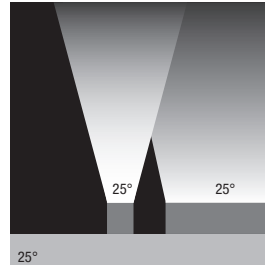

ColourLine Graze

RGBW
INDOOR

Serving Up Hi-Tech Color