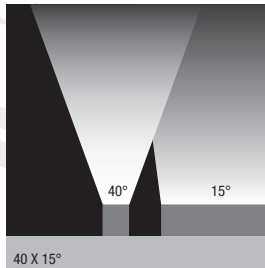

ColourLine Graze

RGBW
INDOOR

Serving Up Hi-Tech Color