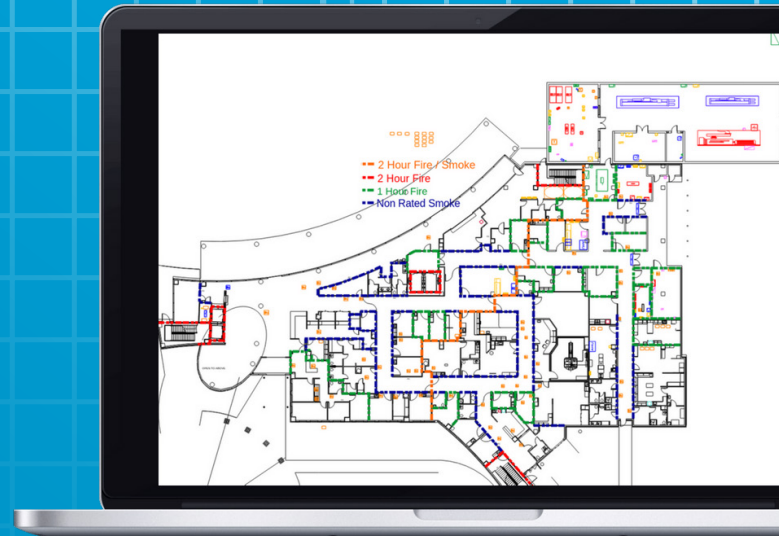

Predict

With SMARTPRINT Alpha™ you'll get tailored reporting and charting to deliver detailed visualized information. Customized views take your raw data and turn it into powerful dependable data. Capital Planning is simplified and achievable

Transform

With our engineered SMARTPRINT® Technology you'll see your facility like never before! Interconnected blueprint technology gives you immediate emergency information as well as mobile access to critical intel about every asset, system & zone.

Health Care

- Ease of Compliance
- Risk Mitigation

Construction to Operations

- Delivery & Handoff Tool
- Mapped Assets, System & Integrated Blueprints

Real Estate

- KPI's
- Combine Fragmented Data