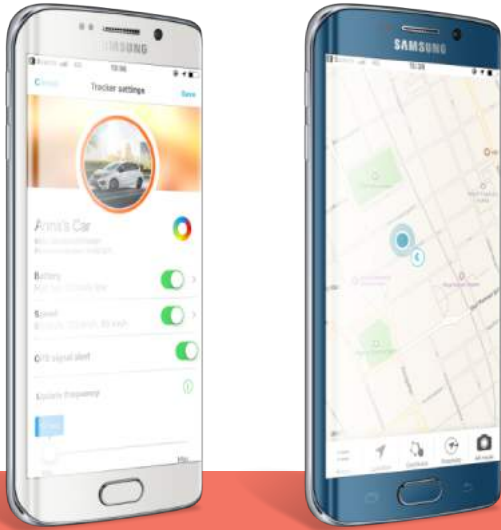

## TRAX G+ GENERATION

Technologically Advanced  
Real-Time GPS Tracker

2G | 3G | 4G LTE-M

LTE-M  NB-IoT 

KIDS | PETS | ELDERLY | SPECIAL NEEDS | SPORTS | CARS | BIKES | DRONES | BOATS | EQUIPMENT

Small in size but big in technology, Trax combines a precise, real-time GPS tracker, with an intuitive smartphone and desktop app.

## Follow Location in Real-Time with Trax Smartphone & Web App

Trax comes with a free App, that is intuitive and easy to use. The App is an essential part of the Trax G+ experience. You will be able to follow your trackers in real-time, and there is no limit to how many trackers you can add.

## What does Real-Time Tracking Mean?

Trax is a real-time tracking device. This means it can send position updates as frequently as every 10 seconds, a very rare feature on the market.