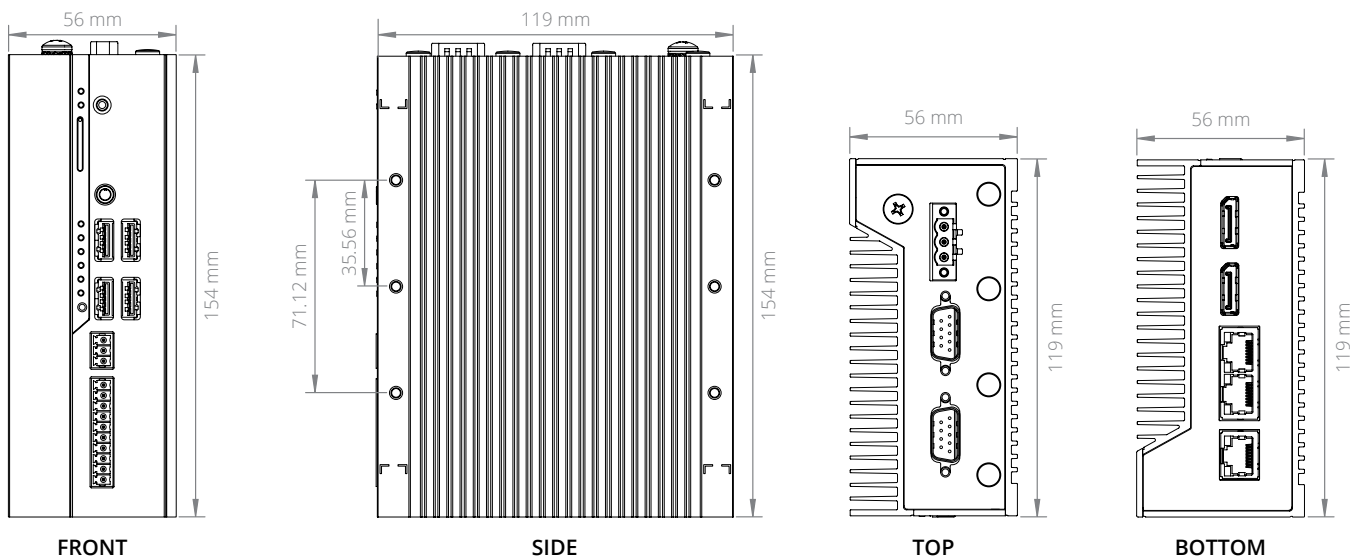

Specifications

Processor	Intel Atom x5-E3930 Intel Atom x7-E3950	Expansion Options	1 M.2 2230 E-key 1 mPCIe (full size)
Processor Speed	1.3 GHz ~ 1.6 GHz	Storage Options	M.2 2280 M-key SATA or NVMe SSD
Processor Generation	Apollo Lake	LAN Controller	3 Intel I210-IT
Processor Cores	2 ~ 4	Input Voltage	9 ~ 36 V
Graphics / GPU	Intel HD Graphics 500 or 505	Power Input	3-pin Terminal Block
Memory	LPDDR4 Configured with 4 GB or 8 GB	Operating Temp. Range	-25°C ~ 70°C
Top I/O	Power input (9 ~ 36 V) 2 RS-232/422/485 COM ports 4 Antenna holes	Dimensions (WxHxD)	56 x 154 x 119 mm
Front I/O	Power button 4 USB 3.0 ports 3-pin CAN bus 8-bit Isolated Digital I/O (4 in/4 out) Audio jack (Line-Out; Mic-In)	Mounting Options	Wall Vibration Isolation DIN rail VESA
Bottom I/O	2 DisplayPorts 3 GbE LAN ports (2 PoE optional)	Regulatory Information	RoHS FCC CE VCCI RCM UL CB

Dimensional Drawings

All measurements in mm

logicsupply.com/karbon300/

US Office

Phone: +1 802 861 2300
Email: info@logicsupply.com
www.logicsupply.com

EU Office

Phone: +31 088 5200 700
Email: info@logicsupply.eu
www.logicsupply.com