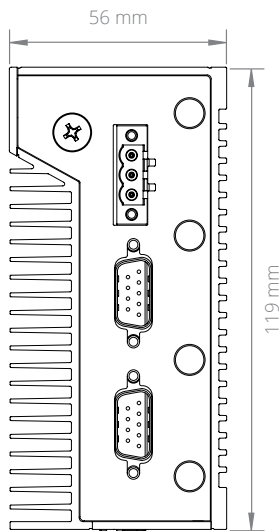

EU Office

Phone: +31 088 5200 700
Email: info@logicsupply.eu
www.logicsupply.com

Specifications

Processor	Intel Atom x5-E3930 Intel Atom x7-E3950	Expansion Options	1 M.2 2230 E-key 1 mPCIe (full size)
Processor Speed	1.3 GHz ~ 1.6 GHz	Storage Options	M.2 2280 M-key SATA or NVMe SSD
Processor Generation	Apollo Lake	LAN Controller	3 Intel I210-IT
Processor Cores	2 ~ 4	Input Voltage	9 ~ 36 V
Graphics / GPU	Intel HD Graphics 500 or 505	Power Input	3-pin Terminal Block
Memory	LPDDR4 Configured with 4 GB or 8 GB	Operating Temp. Range	-25°C ~ 70°C
Top I/O	Power input (9 ~ 36 V) 2 RS-232/422/485 COM ports 4 Antenna holes	Dimensions (WxHxD)	56 x 154 x 119 mm
Front I/O	Power button 4 USB 3.0 ports 3-pin CAN bus 8-bit Isolated Digital I/O (4 in/4 out) Audio jack (Line-Out; Mic-In)	Mounting Options	Wall Vibration Isolation DIN rail VESA
Bottom I/O	2 DisplayPorts 3 GbE LAN ports (2 PoE optional)	Regulatory Information	RoHS FCC CE VCCI RCM UL CB

Dimensional Drawings

All measurements in mm

logicsupply.com/karbon300/

US Office

Phone: +1 802 861 2300
Email: info@logicsupply.com
www.logicsupply.com

EU Office

Phone: +31 088 5200 700
Email: info@logicsupply.eu
www.logicsupply.com

Karbon 300 Dimensional Drawings

Rugged Ultra Compact Computer

All measurements in mm

FRONT

SIDE

TOP

BOTTOM

US Office