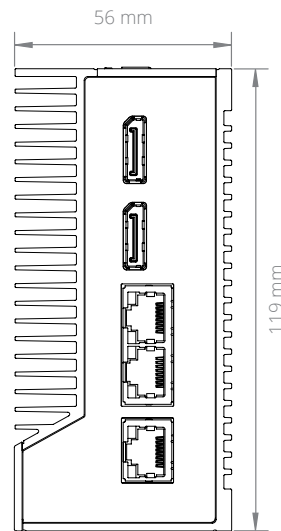

EU Office

Phone: +31 088 5200 700
Email: info@logicsupply.eu
www.logicsupply.com

Specifications

Processor	Intel Atom x5-E3930 Intel Atom x7-E3950	Expansion Options	1 M.2 2230 E-key 1 mPCIe (full size)
Processor Speed	1.3 GHz ~ 1.6 GHz	Storage Options	M.2 2280 M-key SATA or NVMe SSD
Processor Generation	Apollo Lake	LAN Controller	3 Intel I210-IT
Processor Cores	2 ~ 4	Input Voltage	9 ~ 36 V
Graphics / GPU	Intel HD Graphics 500 or 505	Power Input	3-pin Terminal Block
Memory	LPDDR4 Configured with 4 GB or 8 GB	Operating Temp. Range	-25°C ~ 70°C
Top I/O	Power input (9 ~ 36 V) 2 RS-232/422/485 COM ports 4 Antenna holes	Dimensions (WxHxD)	56 x 154 x 119 mm
Front I/O	Power button 4 USB 3.0 ports 3-pin CAN bus 8-bit Isolated Digital I/O (4 in/4 out) Audio jack (Line-Out; Mic-In)	Mounting Options	Wall Vibration Isolation DIN rail VESA
Bottom I/O	2 DisplayPorts 3 GbE LAN ports (2 PoE optional)	Regulatory Information	RoHS FCC CE VCCI RCM UL CB

Dimensional Drawings

All measurements in mm

logicsupply.com/karbon300/

US Office

Phone: +1 802 861 2300
Email: info@logicsupply.com
www.logicsupply.com

EU Office

Phone: +31 088 5200 700
Email: info@logicsupply.eu
www.logicsupply.com

Karbon 300 Dimensional Drawings

Rugged Ultra Compact Computer

All measurements in mm

FRONT

SIDE

TOP

BOTTOM

US Office