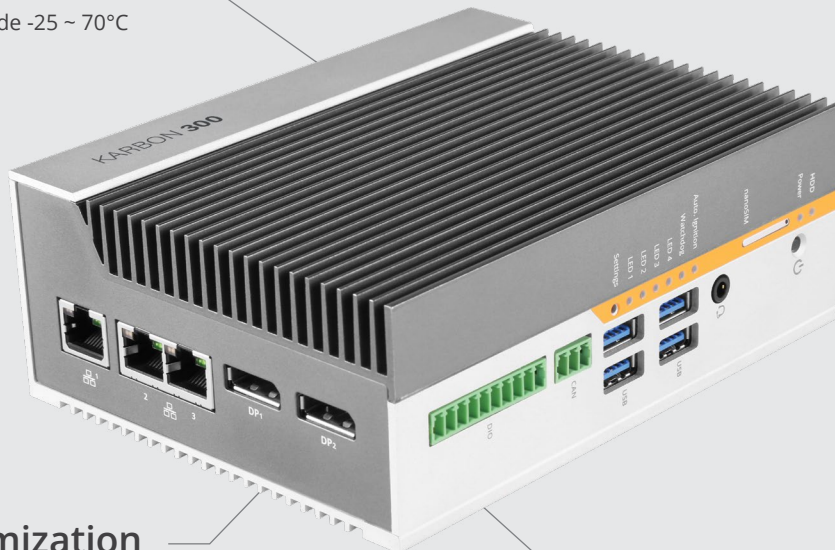

Compact. Tough. Connectable.

Karbon 300 offers the latest in vision processing, wireless communication, security, and cloud capabilities, all in a rugged, ultra-reliable computer.

logicsupply.com/karbon300/

Rugged Design

Built to withstand 50G of impact force and 500Hz vibration with a wide -25 ~ 70°C operating temperature.

Modular Customization

Push the limits of edge computing with PoE+, Movidius VPU, Consumer Electronics Control, 4G and CAT M1 wireless connectivity, and Wi-Fi/Bluetooth.

EU Office

Phone: +31 088 5200 700
Email: info@logicsupply.eu
www.logicsupply.com

Specifications

Processor	Intel Atom x5-E3930 Intel Atom x7-E3950	Expansion Options	1 M.2 2230 E-key 1 mPCIe (full size)
Processor Speed	1.3 GHz ~ 1.6 GHz	Storage Options	M.2 2280 M-key SATA or NVMe SSD
Processor Generation	Apollo Lake	LAN Controller	3 Intel I210-IT
Processor Cores	2 ~ 4	Input Voltage	9 ~ 36 V
Graphics / GPU	Intel HD Graphics 500 or 505	Power Input	3-pin Terminal Block
Memory	LPDDR4 Configured with 4 GB or 8 GB	Operating Temp. Range	-25°C ~ 70°C
Top I/O	Power input (9 ~ 36 V) 2 RS-232/422/485 COM ports 4 Antenna holes	Dimensions (WxHxD)	56 x 154 x 119 mm
Front I/O	Power button 4 USB 3.0 ports 3-pin CAN bus 8-bit Isolated Digital I/O (4 in/4 out) Audio jack (Line-Out; Mic-In)	Mounting Options	Wall Vibration Isolation DIN rail VESA
Bottom I/O	2 DisplayPorts 3 GbE LAN ports (2 PoE optional)	Regulatory Information	RoHS FCC CE VCCI RCM UL CB