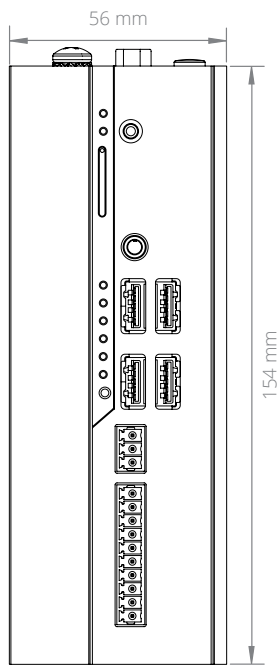

EU Office

Phone: +31 088 5200 700
Email: info@logicsupply.eu
www.logicsupply.com

Specifications

Processor	Intel Atom x5-E3930 Intel Atom x7-E3950	Expansion Options	1 M.2 2230 E-key 1 mPCIe (full size)
Processor Speed	1.3 GHz ~ 1.6 GHz	Storage Options	M.2 2280 M-key SATA or NVMe SSD
Processor Generation	Apollo Lake	LAN Controller	3 Intel I210-IT
Processor Cores	2 ~ 4	Input Voltage	9 ~ 36 V
Graphics / GPU	Intel HD Graphics 500 or 505	Power Input	3-pin Terminal Block
Memory	LPDDR4 Configured with 4 GB or 8 GB	Operating Temp. Range	-25°C ~ 70°C
Top I/O	Power input (9 ~ 36 V) 2 RS-232/422/485 COM ports 4 Antenna holes	Dimensions (WxHxD)	56 x 154 x 119 mm
Front I/O	Power button 4 USB 3.0 ports 3-pin CAN bus 8-bit Isolated Digital I/O (4 in/4 out) Audio jack (Line-Out; Mic-In)	Mounting Options	Wall Vibration Isolation DIN rail VESA
Bottom I/O	2 DisplayPorts 3 GbE LAN ports (2 PoE optional)	Regulatory Information	RoHS FCC CE VCCI RCM UL CB

Dimensional Drawings

All measurements in mm

logicsupply.com/karbon300/

US Office

Phone: +1 802 861 2300
Email: info@logicsupply.com
www.logicsupply.com

EU Office

Phone: +31 088 5200 700
Email: info@logicsupply.eu
www.logicsupply.com

Karbon 300 Dimensional Drawings

Rugged Ultra Compact Computer

All measurements in mm

FRONT

SIDE

TOP

BOTTOM

US Office