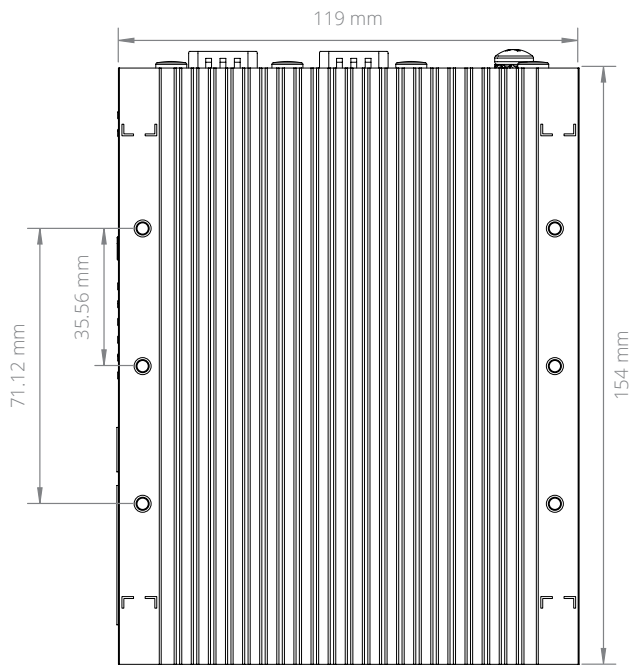

EU Office

Phone: +31 088 5200 700
Email: info@logicsupply.eu
www.logicsupply.com

Specifications

Processor	Intel Atom x5-E3930 Intel Atom x7-E3950	Expansion Options	1 M.2 2230 E-key 1 mPCIe (full size)
Processor Speed	1.3 GHz ~ 1.6 GHz	Storage Options	M.2 2280 M-key SATA or NVMe SSD
Processor Generation	Apollo Lake	LAN Controller	3 Intel I210-IT
Processor Cores	2 ~ 4	Input Voltage	9 ~ 36 V
Graphics / GPU	Intel HD Graphics 500 or 505	Power Input	3-pin Terminal Block
Memory	LPDDR4 Configured with 4 GB or 8 GB	Operating Temp. Range	-25°C ~ 70°C
Top I/O	Power input (9 ~ 36 V) 2 RS-232/422/485 COM ports 4 Antenna holes	Dimensions (WxHxD)	56 x 154 x 119 mm
Front I/O	Power button 4 USB 3.0 ports 3-pin CAN bus 8-bit Isolated Digital I/O (4 in/4 out) Audio jack (Line-Out; Mic-In)	Mounting Options	Wall Vibration Isolation DIN rail VESA
Bottom I/O	2 DisplayPorts 3 GbE LAN ports (2 PoE optional)	Regulatory Information	RoHS FCC CE VCCI RCM UL CB

Dimensional Drawings

All measurements in mm

logicsupply.com/karbon300/

US Office

Phone: +1 802 861 2300
Email: info@logicsupply.com
www.logicsupply.com

EU Office

Phone: +31 088 5200 700
Email: info@logicsupply.eu
www.logicsupply.com

Karbon 300 Dimensional Drawings

Rugged Ultra Compact Computer

All measurements in mm

FRONT

SIDE

TOP

BOTTOM

US Office