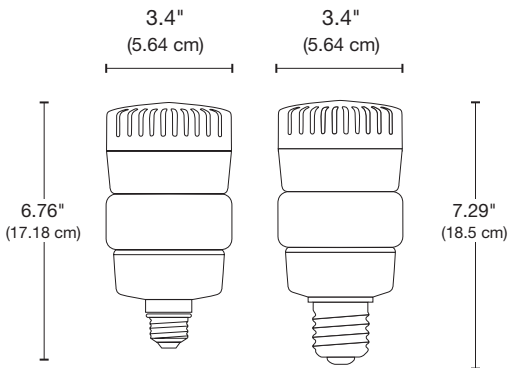

All the benefits of LED, without sacrificing the light you love

Compact Size

OmniMax emulates the HID bulbs it replaces. It installs easily in any fixture and uses the luminaire's optics as they were designed.