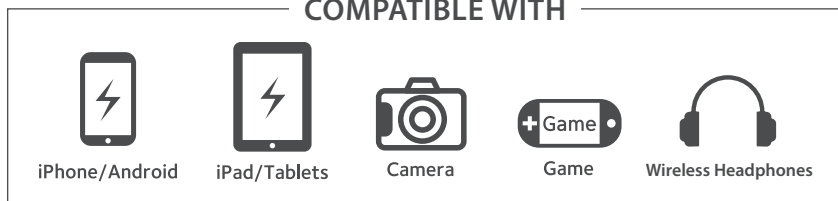

When at home or in the office, just prop your iPhone, Android, or other Qi-enabled device on the stand to effortlessly charge your phone. The stand simultaneously provides easy, hands-free viewing and wireless charging of your mobile device.

The Power Bank

When MyPort is in phone stand-mode, the portable power bank is continuously charging. Then, when you're ready to head out, simply detach the charging pad from the stand to use MyPort as a portable power bank.

2 Portable Charging Options

MyPort's power bank gives you two ways to charge on-the-go. You can charge your tablet or phone by connecting any USB or USB-C cable (for fast charging), or just rest your phone on the power bank for a wireless charging experience. MyPort gives you the flexibility, confidence, and speed to keep your devices powered up wherever life takes you.

THE SPECS

POWER BANK

Rated Capacity: 10000mAh / 37Wh
Input Type-C: 5V/3A, 9V/2A, 12V/1.5A (PD 18W max)
Output Type-C: 5V/3A, 9V/2A, 12V/1.5A
Output USB-A: 5V/3A, 9V/2A (PD 18W max)
Wireless Charging Output : 5W, 7.5W, 10W Max
(Compatible with Qi-enabled devices)

CHARGING DOCK

Input Type-C: 5V/3A, 9V/2A, 12V/1.5A
Output: 5V/3A, 9V/2A

COLOR	MSRP	MODEL	UPC	MASTER PACK QUANTITY	INNER PACK QUANTITY	MASTER PACK DIMENSIONS	INNER PACK DIMENSIONS	MASTER PK WEIGHT	INNER PK WEIGHT
Black	$79.99	RX-MYPORTBLK	850003515168	16	8	14.65x12.09x8.27	11.5x6.93x7.48	16 lbs.	8 lbs.

COMPATIBLE WITH

Wireless Charging Stand