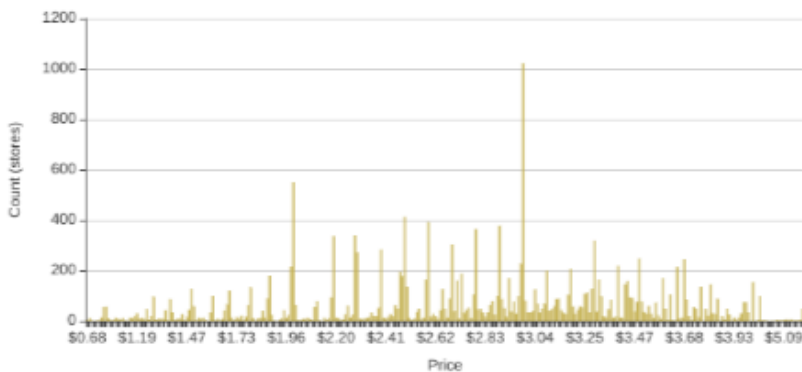

Price Distribution