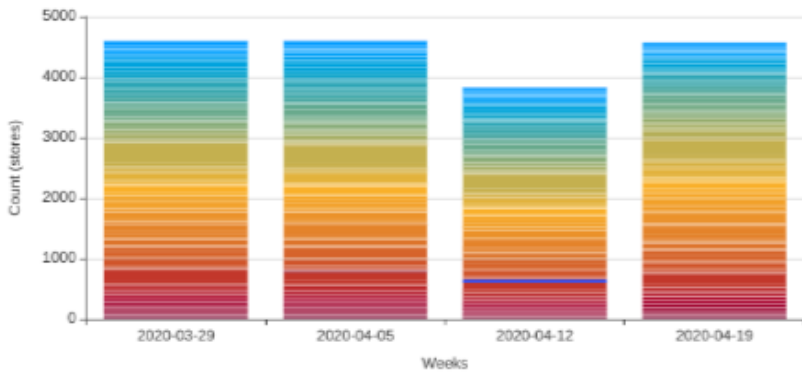

Histogram of Prices