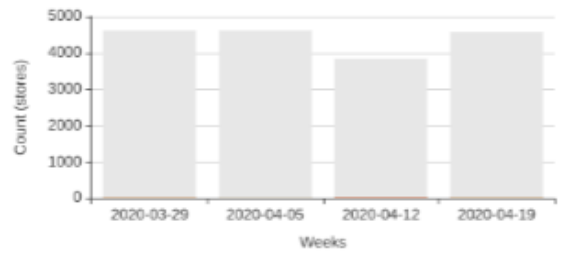

Histogram of Promotions