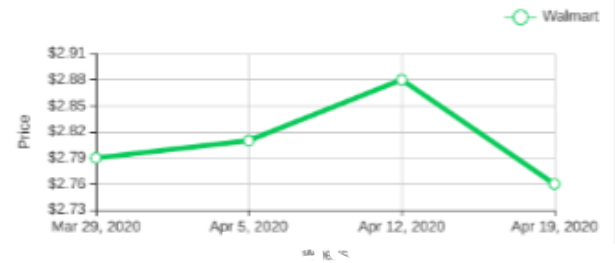

Prices by banner (mean)

321-578-7321
inbound@datassembly.com
www.datassembly.com