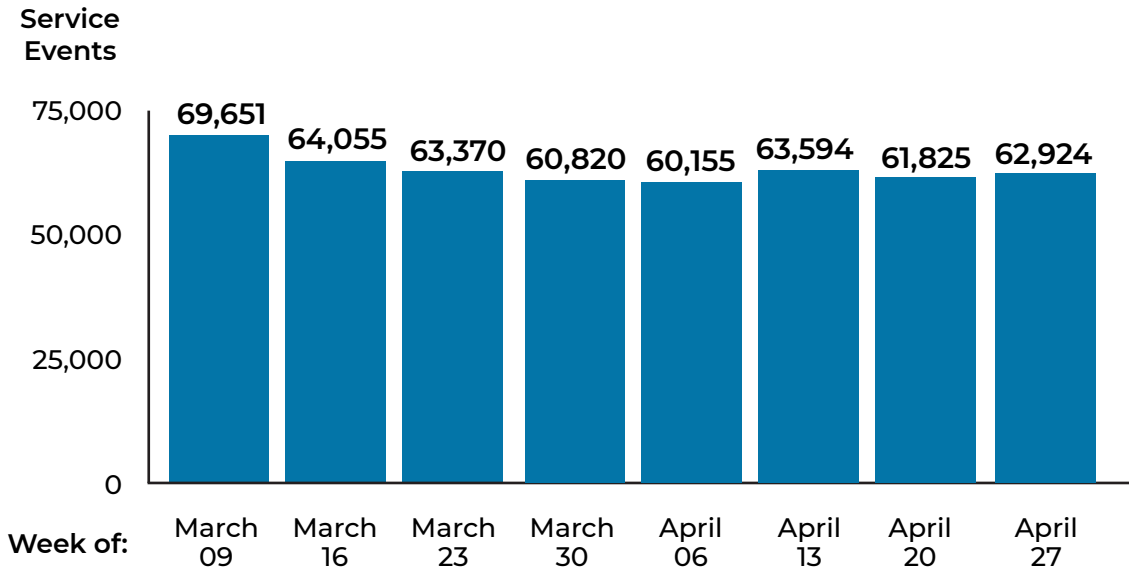

# Decisiv Reported Truck Service Activity

Decisiv tracks truck service event activity across North America on a daily basis.