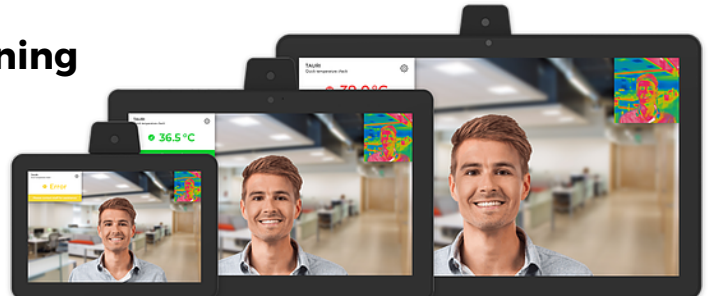

Create A Safe Environment While Providing Peace Of Mind For Associates And Guests

How It Works

The system is calculated with an algorithm to detect body temperature within 3 seconds at a distance within 6 feet.

TempCheck Devices can screen people in many areas such as hospitals, stores, gyms, schools, offices, banks, theaters, restaurants, parks, entertainment and sports venues and retirement living facilities or wherever people gather.

TempCheck Sentinel: Passive Screening

The TempCheck Sentinel is a no-contact infrared temperature sensing system, scanning passersby as they approach.

(TempCheck Sentinel)

(TempCheck Sentry)

TempCheck Sentry: Active Screening

The TempCheck Sentry is a no-contact thermal imaging temperature screening system, using Active Screening with AI, servicing Associates, Vendors, and Guests.

Features	TempCheck Sentinel	TempCheckplus Sentry
Temperature Scan	Yes	Yes
Facial Recognition	No	Yes
Authorized Entrance	No	Yes
External Connections	No	Yes
Management Tool	No	Yes
Change Language	No	Yes
Temperature Adjust	Yes	Yes
Temperature C/F	Yes	Yes
Database Connection	No	Yes
Sizes	10" 15" 21"	10"