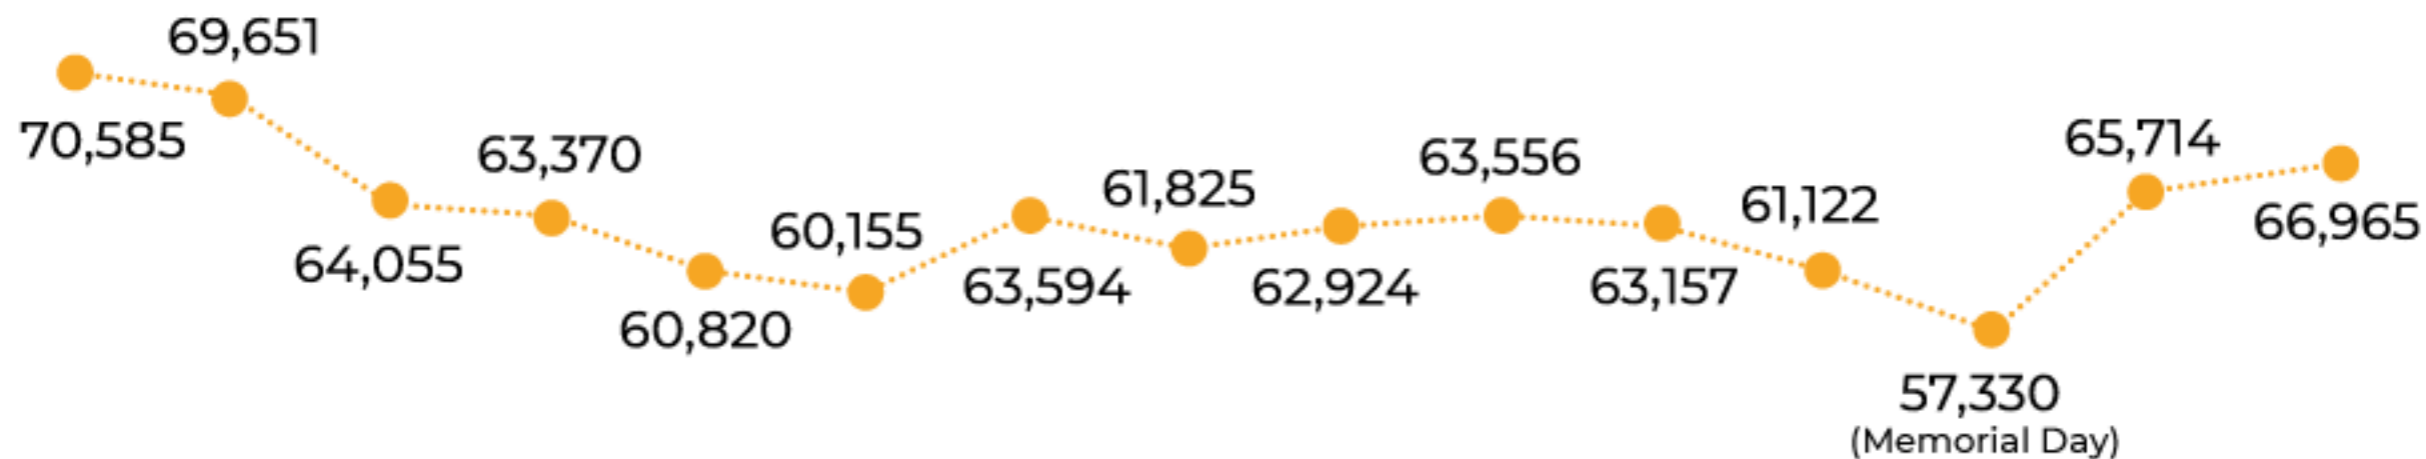

# REPORTED WEEKLY TRUCK SERVICE EVENT ACTIVITY ACROSS NORTH AMERICA

MARCH

APRIL

MAY

JUNE

Decisiv tracks truck service event activity on a daily basis

**Decisiv**