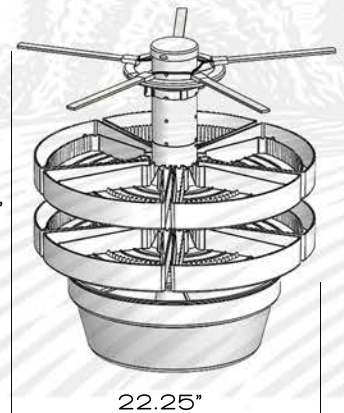

ECOSPROUT PRO™