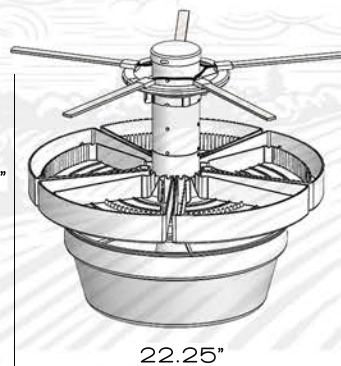

READY
SET
GROW!

GROW LOCAL
FEED THE FUTURE

NOW FUNDING ON
KICKSTARTER

THE AQUATREE™ IS THE FIRST MODULAR AND APPROACHABLE INDOOR GARDENING SYSTEM OF ITS KIND.

Grow Local is passionate about helping future generations harvest their own organic produce in a sustainable way. Help us change the way we think about food!

THE AQUATREE™ FEATURES:

- Automatic watering system
- Perfect lighting for growth
- Fits in the smallest of spaces
- Dishwasher-safe
- High quality, organic, non-GMO seeds backed by the Safe Seed Pledge.
- Patented seed mats eliminate the need for soil
- Safe & fun for the entire family

ECOSPROUT™

To learn more visit us online at www.GrowLocal.eco or follow us on social