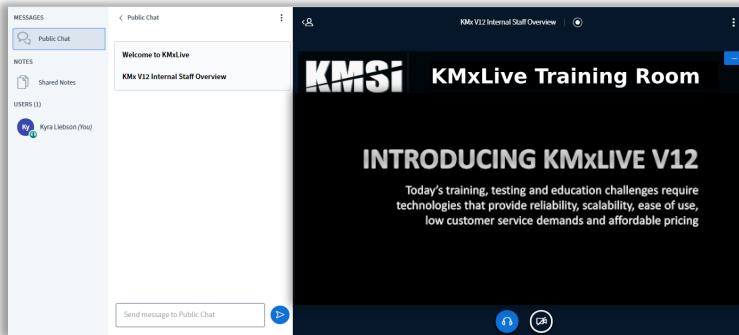

Share your screen

AUDIO

Communicate using high quality audio

INTERACTIVE CAPABILITIES

POLLING

Poll your users anytime

CHAT

Send public and private messages