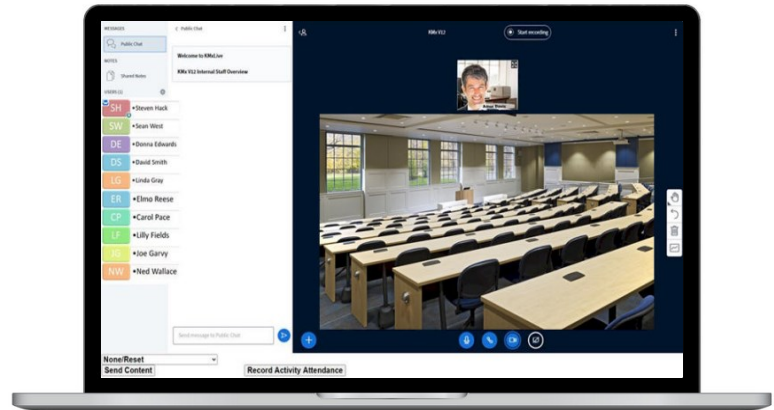

THREE DIFFERENT ROOM OPTIONS

KMxLive Virtual Classroom

The perfect solution for large-scale training and education events, seats up to 100 per room.

KMxLive Training Room

An affordable solution for measurable collaborative and interactive events, seats up to 20 seats per room.

KMxLive Testing Room

Virtual technology designed to meet all requirements for high-stakes testing, certification & licensing programs.

FOLLOW US ON SOCIAL MEDIA FOR NEWS AND UPDATES

Knowledge Management Solutions, Inc.

@kmsihome

@kmsihome

EASY TO USE FEATURES

SECURE

Fully integrated authentication

WEBCAMS

Hold visual meetings

SCREEN SHARING

Share your screen

AUDIO

Communicate using high quality audio

INTERACTIVE CAPABILITIES

POLLING

Poll your users anytime

CHAT

Send public and private messages