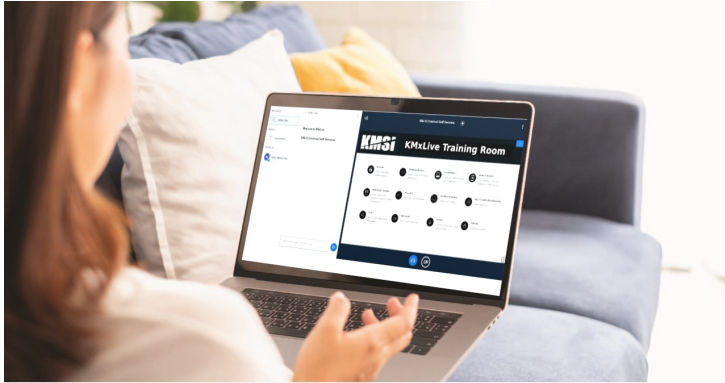

WHY USE KMxLIVE?

Today's training, testing and education challenges require technologies that provide reliability, scalability, ease of use and low customer service demands at an affordable price.

KMxLive eliminates the barriers associated with delivery of live training using the Internet. At less than half the cost of our nearest competitor, KMxLive provides the technology you need at a price you can afford.

Unlike virtual meeting room technologies, KMxLive provides the ability to deliver measurable interactive training content to participants. KMxLive can deliver slides, exams, surveys, polls and SCORM conformant eLearning lessons. KMxLive is fully integrated with the KMx LMS/LCMS and supports all blends of learning delivery.

Share your screen

AUDIO

Communicate using high quality audio

INTERACTIVE CAPABILITIES

POLLING

Poll your users anytime

CHAT

Send public and private messages