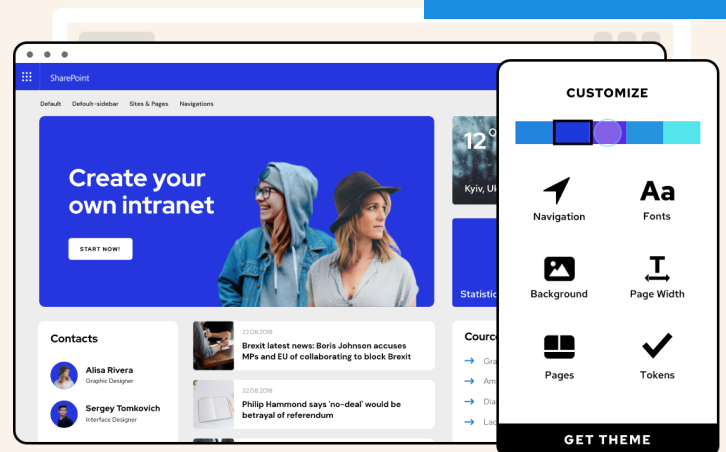

Design it. An intranet shaped by your brand.

Align your intranet design to mirror your brand identity. One, unified experience across SharePoint and Office 365.

A subscription to fulfill all your design needs

With BindTuning Design you have the freedom to create compelling digital workspaces themed to reflect your brand identity. Our visual customization tool allows you to control every design detail.

Create a consistent look & feel and get the same user experience in all SharePoint versions, from on-premises to online, both classic and modern.

BindTuning provides the most extensive gallery of SharePoint themes, with 20+ base designs. Start by selecting a theme from the gallery that matches your desired intranet structure.

Customize it to your brand

It's easy with the Magic Tool, along with the multiple point-and-click design tools. Collaborate with your design team. You're in control to change every detail to reflect your brand's identity.

One-click installation