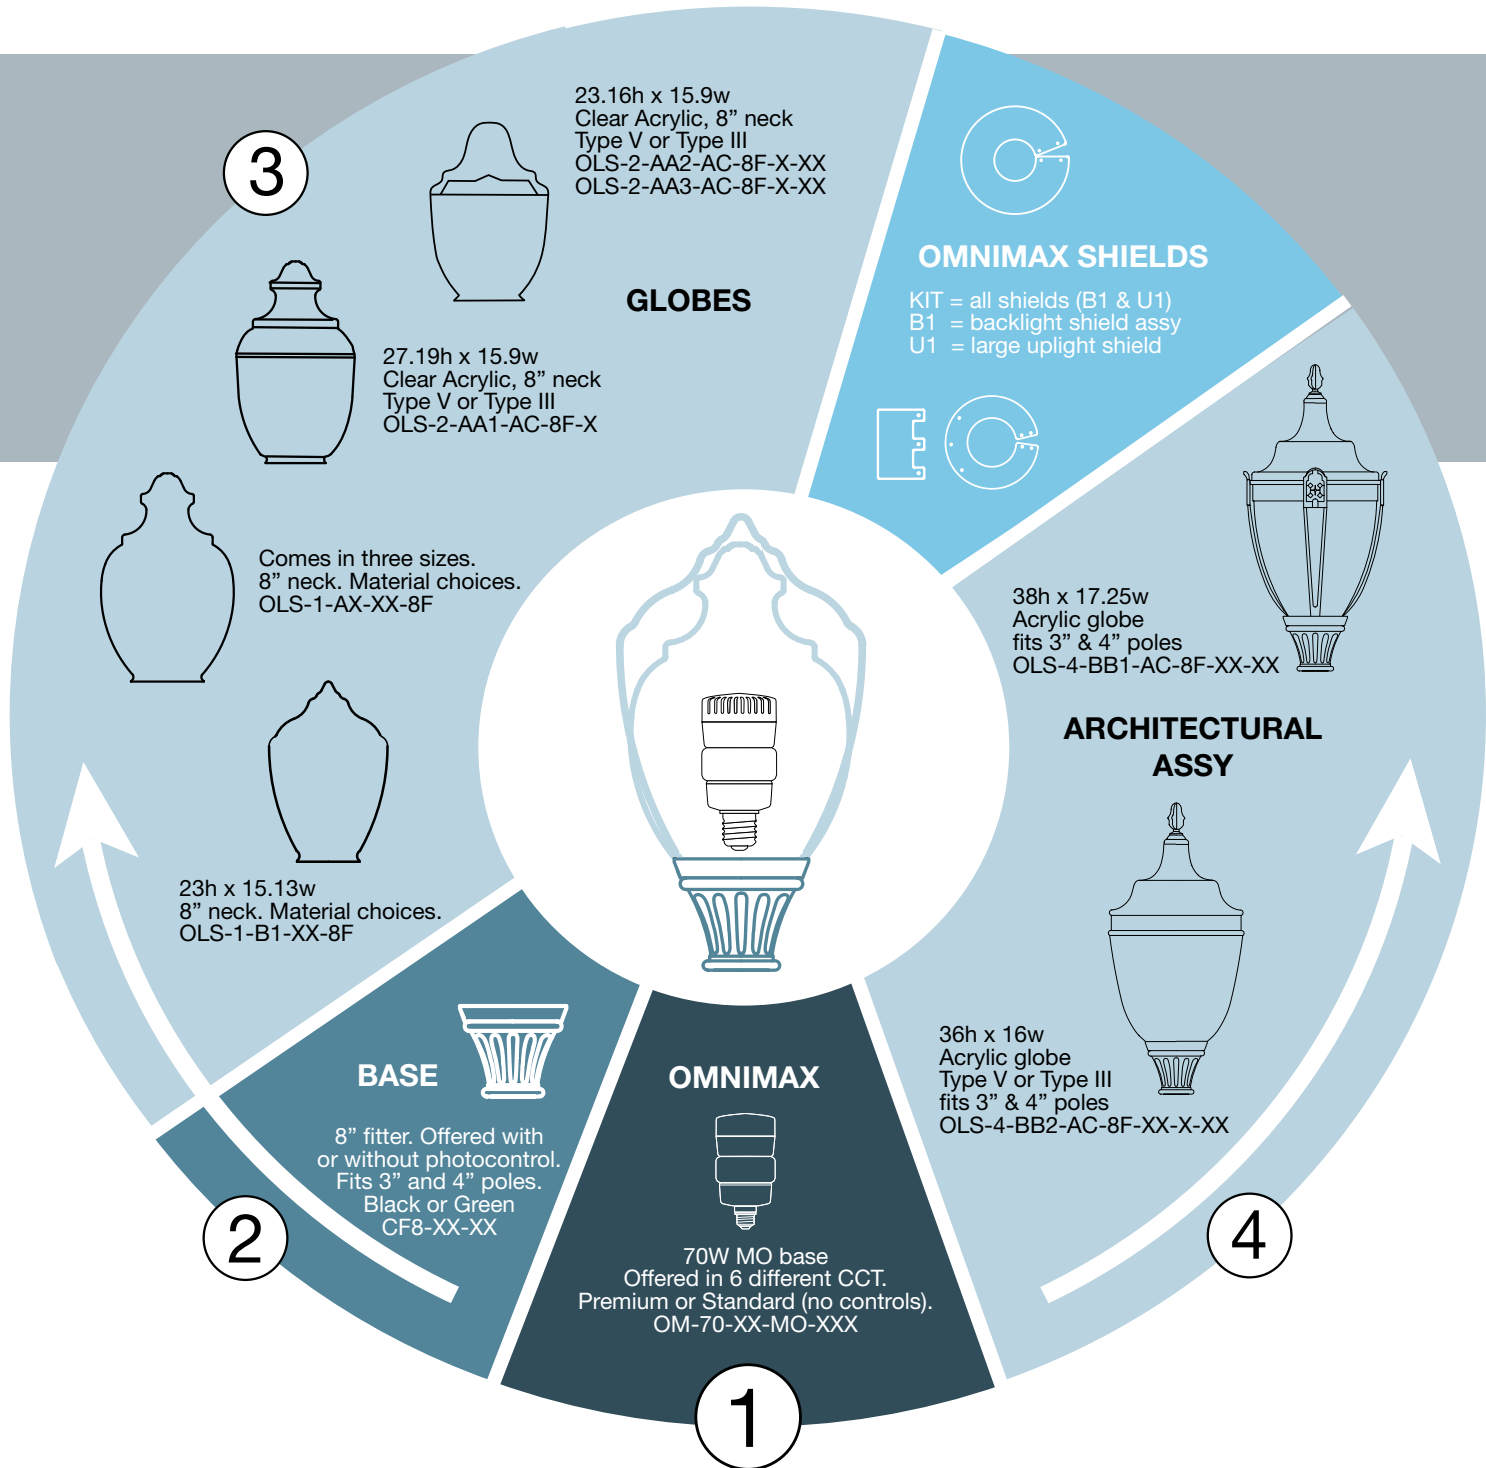

How to Order

Order 1+2+3 (OmniMax + Base + Globe) + Accessory
or Order 1+4 (OmniMax + Architectural Assy) + Accessory
See next page for individual catalog numbers and options.

Example 1+2+3

OM-70-3K-MO-PRE
CF8-NC-BL
OLS-1-A1-LD-8F

Accessory

OM-LTS-KIT
OLS-1-FINIAL

Example 1+4

OM-70-3K-MO-PRE
OLS-4-BB1-AC-8F-PC-BL

Accessory

OM-LTS-KIT

OM Accessory Order Separately

OmniMax Shields

OM-LTS-KIT

OM-LTS-B1

OM-LTS-U1

Globe Accessory Order Separately

Product

OLS-1-FINIAL

OLS-1-A1 & B1
OLS-2-AA1

Product

OLS-2-BLOCKER

OLS-2-AA1 Only