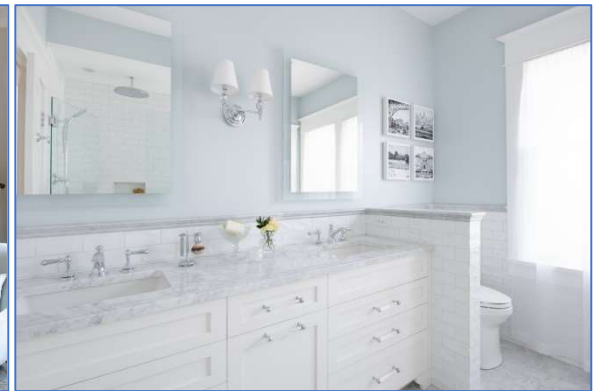

West 10th Avenue Heritage Home