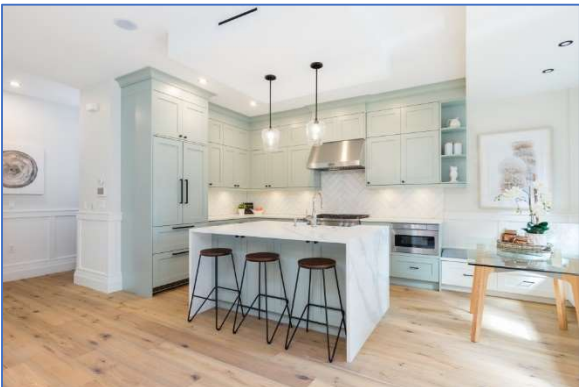

Nelson Park Heritage Home