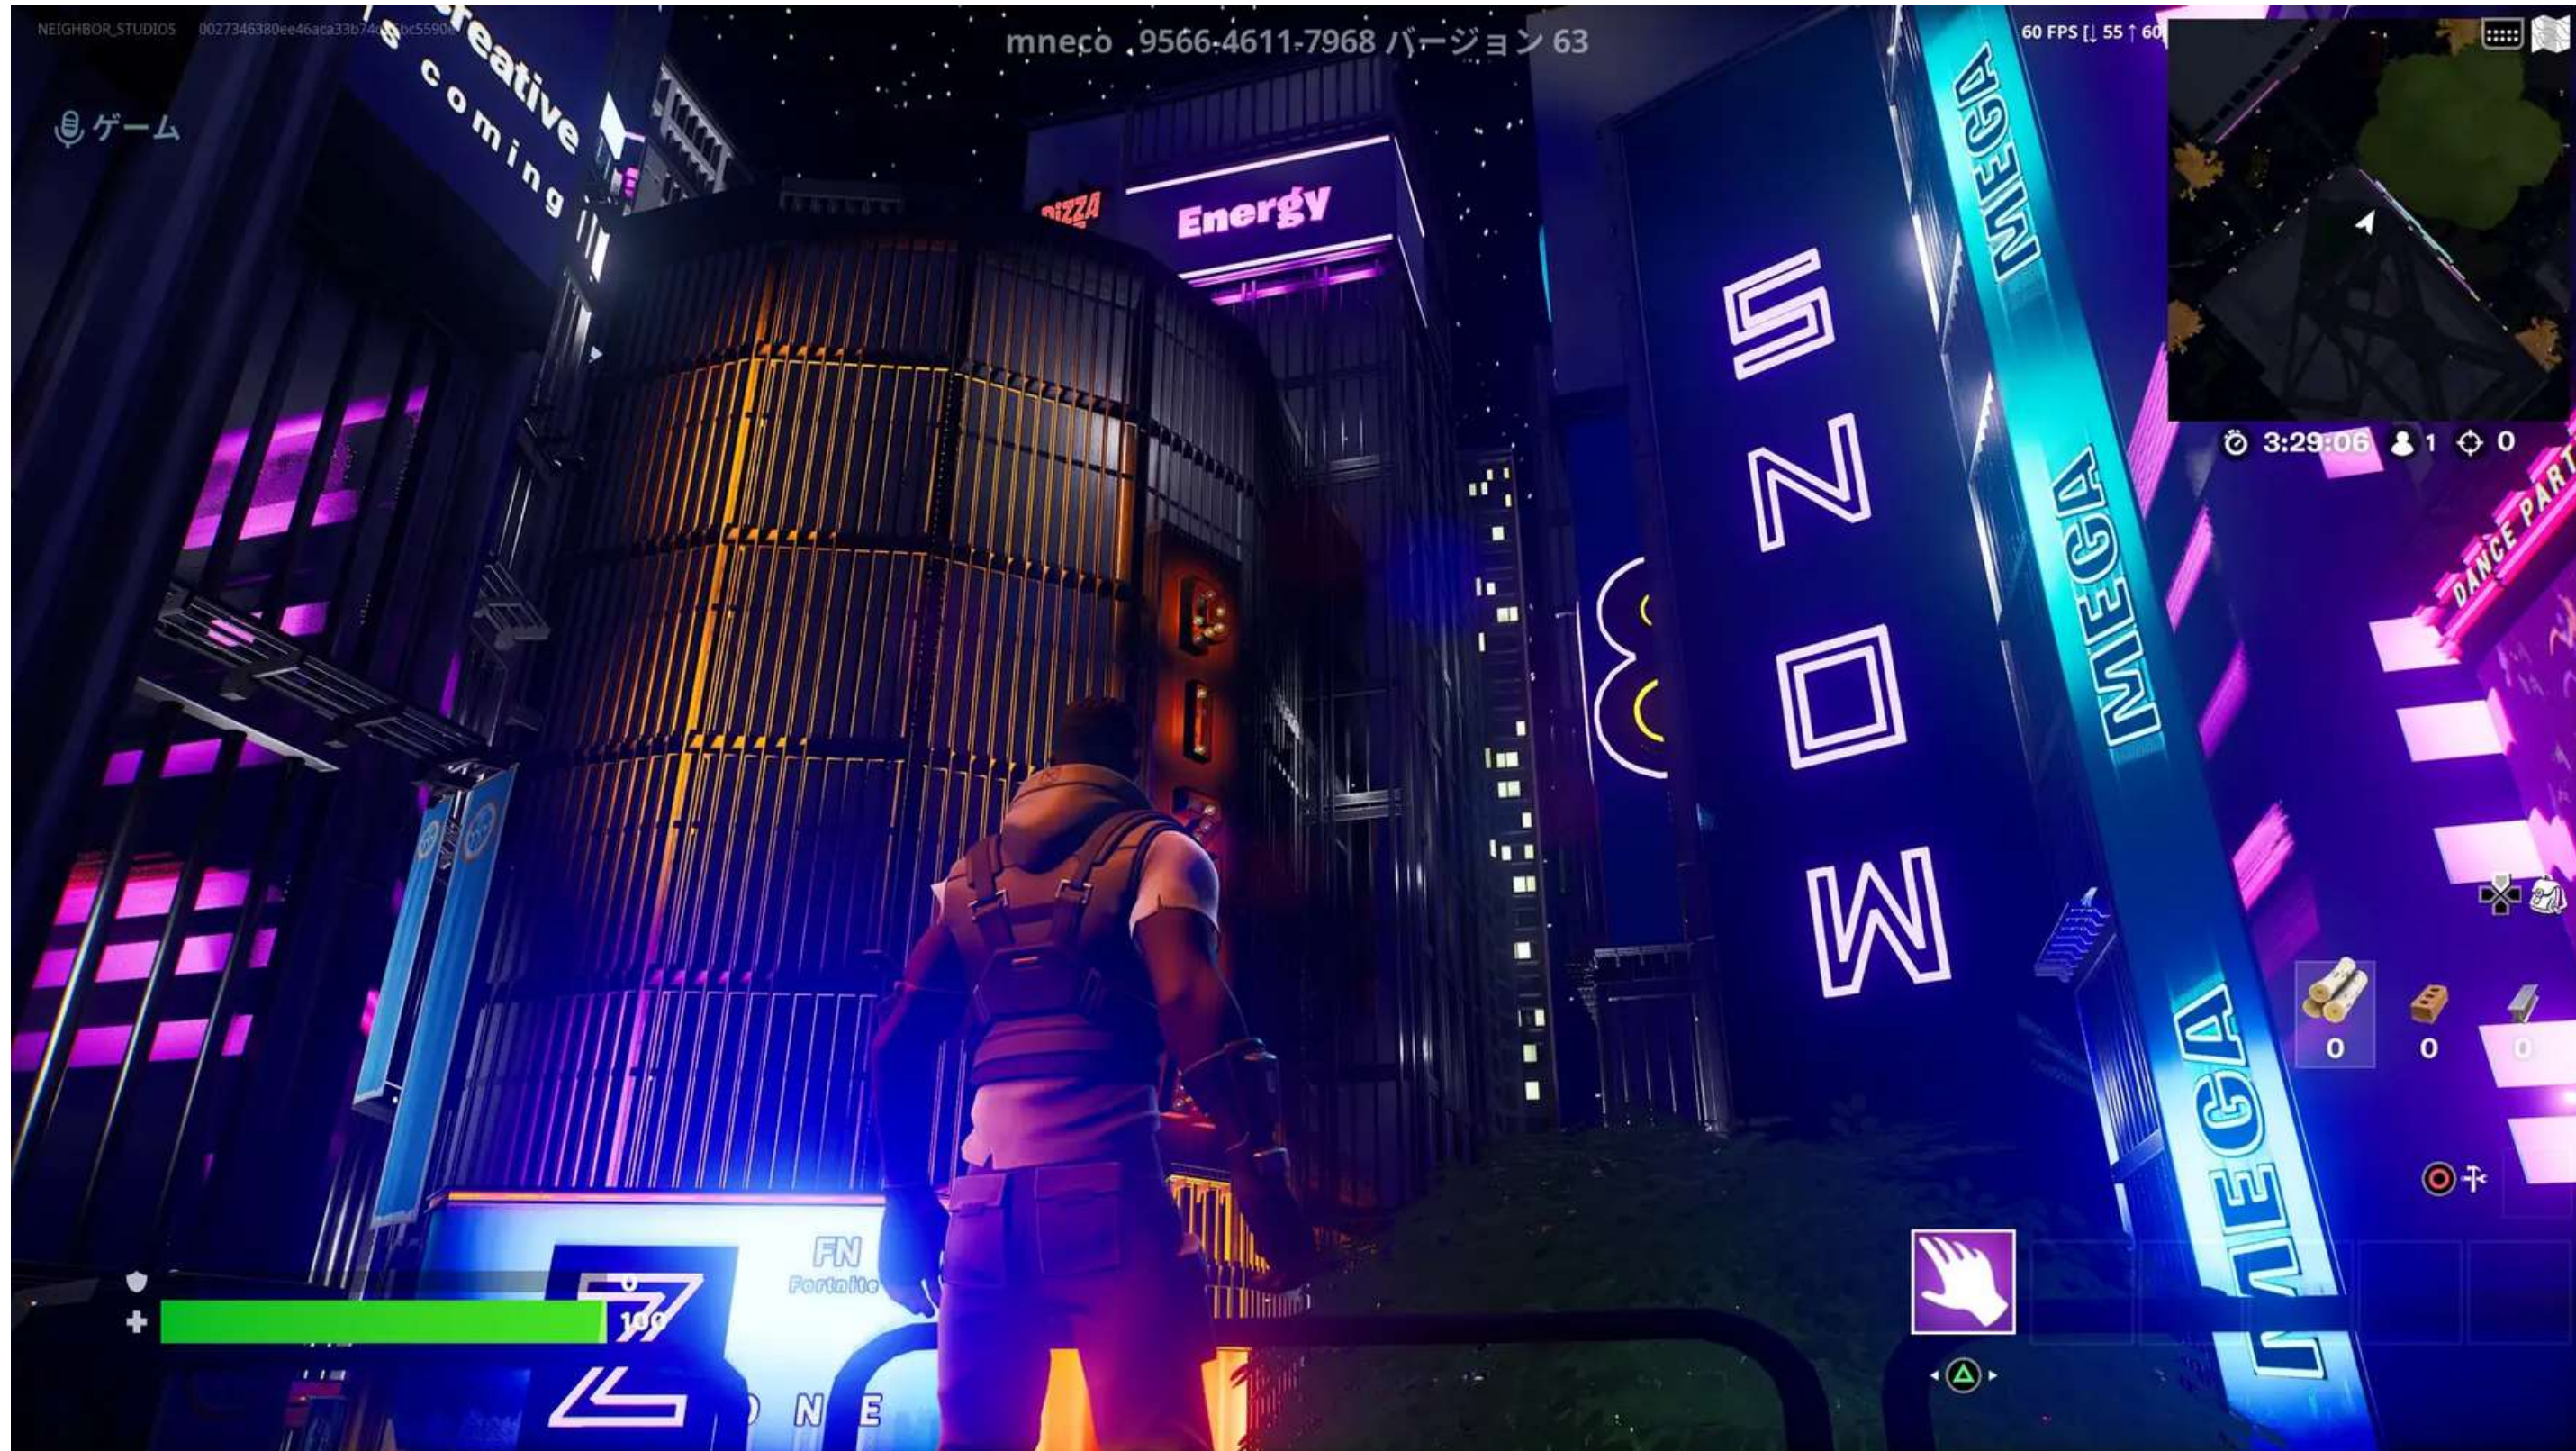

A vibrant, futuristic cityscape at night, viewed from a low angle looking up. The scene is filled with neon lights in various colors (blue, pink, green, yellow) and glowing signs. A person in a red dress is seen from behind, walking on a pinkish-red path. The overall atmosphere is cyberpunk and digital.

# NEIGHBOR

metaverse studios

## ■ Reproduction of cities and tourist spots

Reproduce the actual city in the Metaverse space. You can also hold events and enjoy games in the city.

■ Fictitious cities, spaces, and buildings

We will create cities and buildings that do not exist from scratch. We will listen to the concept of the company or service and create it or create it with the creator's own world view.

This is a fictional castle.