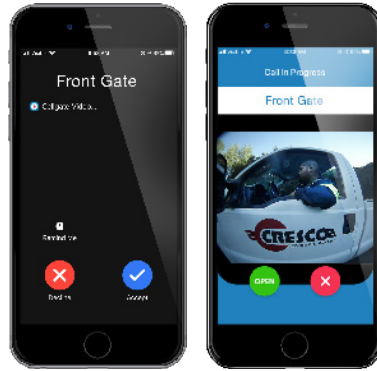

MULTI-TENANT

WATCHMAN®

Your Virtual Security Guard

WXL

model

Can integrate with
CellGate external
cameras

ADVANCED TELEPHONE ENTRY with LIVE STREAMING VIDEO

WXL Surface Mount

Can integrate w/CellGate external cameras

CELLGATE EXCLUSIVES

WXL Pedestal Mount

Can integrate w/CellGate external cameras

Provides One Wiegand Input

AA1XLSM ATT
AA1XLSM VZN
AA1XLSM INT

Provides Two Wiegand Inputs

AA1XLSM-1X ATT
AA1XLSM-1X VZN
AA1XLSM-1X INT

Provides Three Wiegand Inputs

AA1XLSM-2X ATT
AA1XLSM-2X VZN
AA1XLSM-2X INT

Flush Mount Kit
part #s in
Specifications
section.

- Streaming cellular video telephone entry
- Integrates with up to 3 external cameras
- Voice Mail Intelligence - VMI
System ignores voice mail and continues call group
- Verizon or AT&T LTE service (No VoIP fees required)
- Ships with both AT&T & Verizon SIM cards
- Prop open notification if gate is left open more than 3 minutes

NEW WXL FEATURES

**QR CODE
VISITOR
MANAGEMENT**

**SMART SCREEN
CALL MANAGEMENT**

**Now Available with up to
3 Wiegand ports**

QR Code Visitor Management

Visitors can receive QR code invites with restricted date/time access on their smart phones.