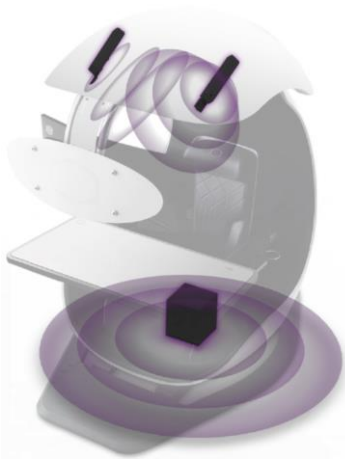

FEATURES

Enhanced Privacy

Semi enclosed design to keep away distractions and enables an uninterrupted privacy mode with the automated shuttle dome enclosure which can be engaged at the press of a button.

Dynamic Soundstage

Immersive surround sound speakers to create true surround sound and an amazing spatial audio experience.

Sleek and Futuristic Appearance

Hidden compartment for PCs and consoles enable tidy organization and efficient use of designed space to maximize the stylish appeal in Arctic White or Universe Black.