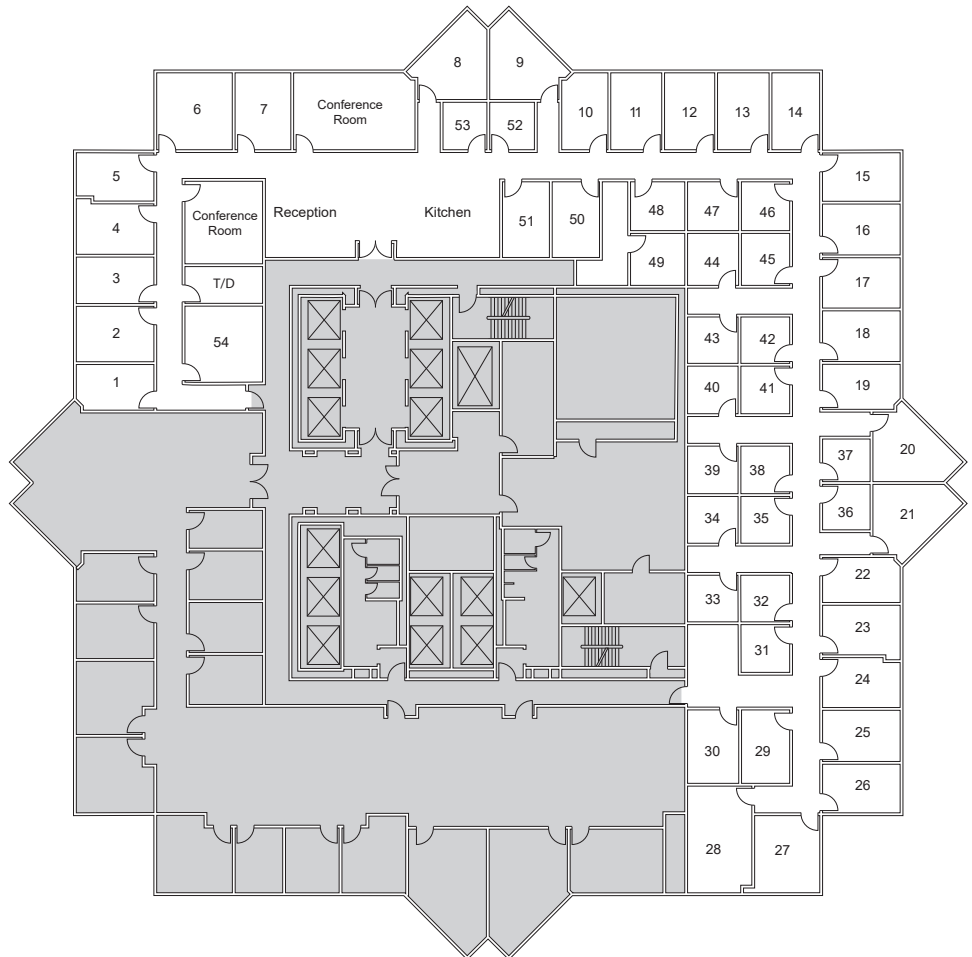

PREMIER AMENITIES

Our private suites can be easily customized to fit your desired aesthetic and brand.

- Private Offices
- Team Rooms
- High Speed Internet
- Telephone Answering
- Mail Collection
- Equipped Kitchen
- Day Offices
- Meeting Rooms
- Daily Janitorial
- Furnished or Unfurnished

PREMIER DIFFERENCE

We've been perfecting the professional workspace for over 20 years.

- Highly-Professional Atmosphere
- On-Site Manager & Support Staff
- Scalable Solutions for Individuals and Teams
- On-Site Billing
- 90+ Locations Nationwide

NEARBY AMENITIES

Century City is an elite business district in West Los Angeles, California. Known for its gleaming high-rises, greenways, and shopping, it's also home to top-tier financial, legal, and entertainment firms.

Nearby Amenities:

- Beverly Hills – Garden Park, Two Rodeo Drive, Beverly Hills Public Library
- Fox Studios
- Hillcrest Country Club
- The Annenberg Center for Performing Arts
- The Los Angeles Country Club
- University of California, Los Angeles (UCLA)
- Westfield Century City Plaza

Nearby Transit:

- Freeways – I-405 and the I-10
- Bus – LA Metro
- Other – Lime and Bird