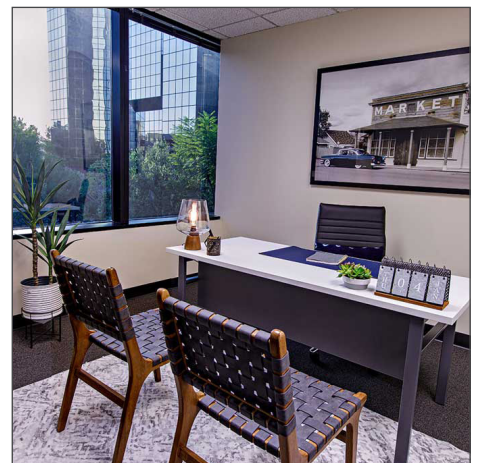

Fox Plaza

2121 Avenue of the Stars, Suite 800, Century City, CA 90067

PRIVATE OFFICES

Highly professional private offices for individuals and teams that are flexible and scaled for growth.

MEETING ROOMS

Spacious, well-appointed meeting rooms with on-site administrative support. Available for an hour, day or longer.

VIRTUAL OFFICES

Establish a business presence with mail handling, phone answering or meeting room time.

ABOUT THIS LOCATION

With city skyline and ocean views, Avenue of the Stars in Century City, California is the ideal building for prestigious and beautiful office spaces. Businesses are drawn to this area because of the proximity of Beverly Hills and Los Angeles' business district. If your business is looking for an office location in Century City, Premier Workspaces has the solution.

CONTACT US

Let's touch base! Contact the on-site General Manager at 424-253-1222 or FOXmanager@premierworkspaces.com to schedule a tour.

PREMIER AMENITIES

Our private suites can be easily customized to fit your desired aesthetic and brand.