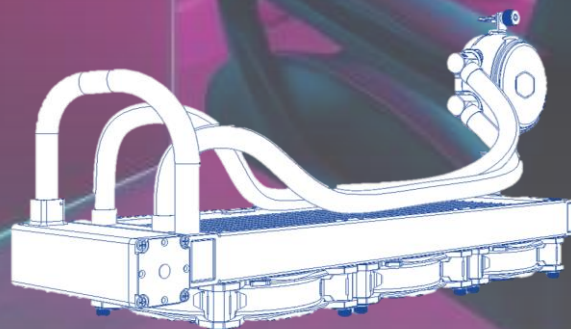

DISTINCTIVE OUTLOOK

OUTSTANDING PERFORMANCE

Despite its unusual form, Sneaker X is designed to accommodate standard components, such as ITX form factor motherboards, SFX PSUs, and 3-slot GPUs.

It has been engineered to support a unique water-cooling system to keep the system's temps as chill as its unique design.